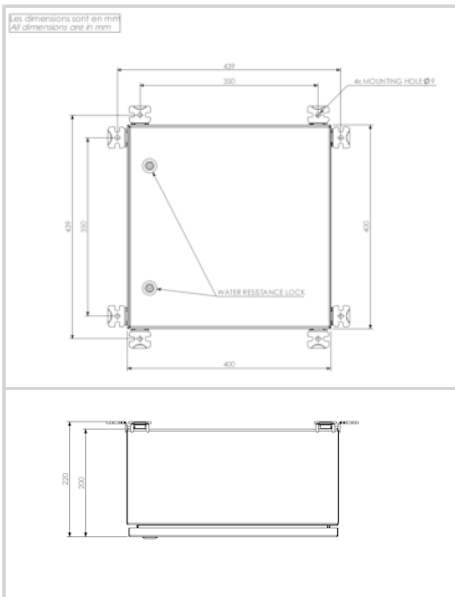

Monitoring and control box

- cable inputs by gland nickel plated brass
- terminal connections for 1 medium intensity lights OFC-RI-REM red flashing or red fixed
- alarm and visual indicator of the light and the GPS
- surge protection
- connection of obsta photocell 100757 (to be ordered separately)
- on/off switch and remote/manual switch to bypass the photocell
- IoT gateway obstalink pre-wired for the control of the light, the photocell and 48Vdc power supply control (to be ordered separately)

Option provided with GPS (day/twilight/night sync and flash sync)

Electrical Characteristics	
Wattage	60 W
Main voltage	48VDC (-10%; +15%)
Mechanical Characteristics	
IP degree	IP65 in vertical position
Weight	16 kg
Size of the power supply	590mm (height) x 350mm (width) x 250mm (dept)