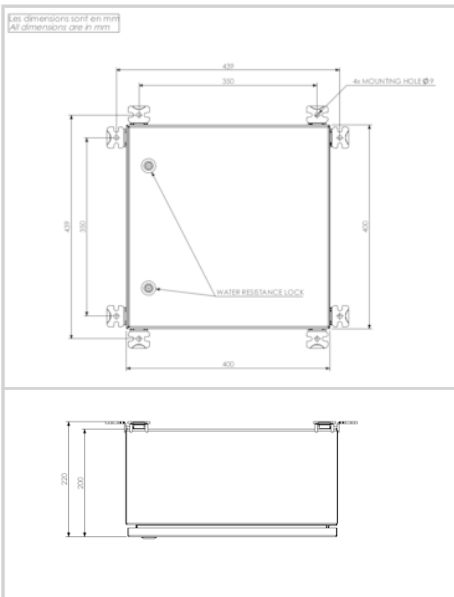

Monitoring and control box

- cable inputs by gland nickel plated brass
- terminal connections for 1 medium intensity lights OFC-RI-REM red flashing or red fixed
- Individual alarm (normally closed and normally open both available) and visual indicator of the light
- surge protection
- connection of obsta photocell 100757
- on/off switch and remote/manual switch to bypass the photocell
- IoT gateway obstalink for the light, the photocell and 24Vdc power supply control

Electrical Characteristics	
Wattage	60 W
Main voltage	24VDC (-10%; +15%)
Mechanical Characteristics	
IP degree	IP65 in vertical position
Weight	16 kg
Size of the power supply	590mm (height) x 350mm (width) x 250mm (dept)