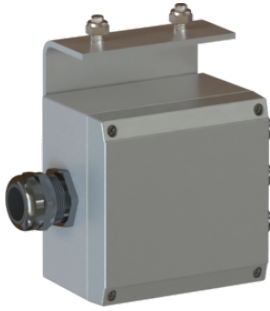

Junction box to connect 2 or 3 dual color projectors to an obsta power unit

- Junction box to connect up to 3 dual color projectors to a remote obsta power unit
- Provided with bracket to fix it below one of the flash-head OFP-120 series

Mechanical Characteristics

Weight	1.34 kg
--------	---------