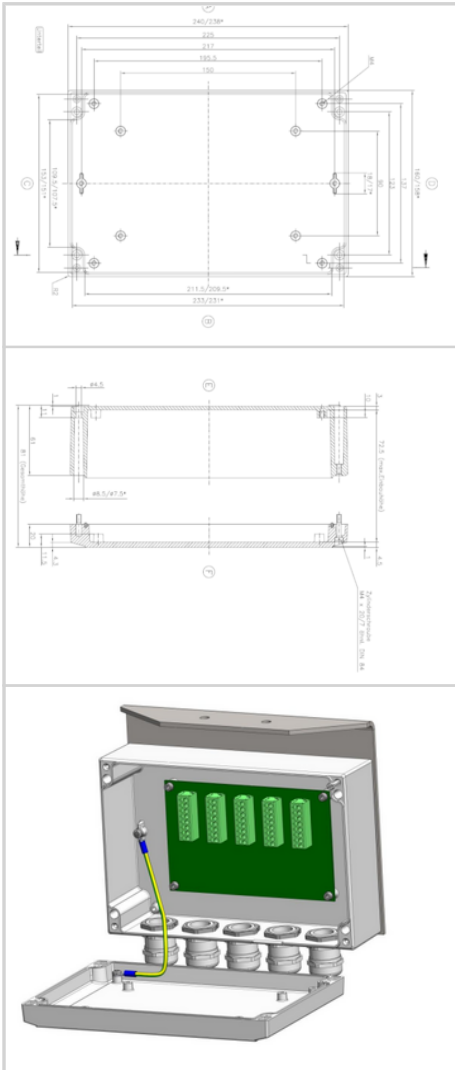

Junction box fully wired for 5 cables each with 8 wires max

- 5 x 8 terminal connections

Mechanical Characteristics	
IP degree	IP66
Dimensions	240 x 160 mm
Weight	300g
Cable entry diameter	10-16mm
Wire cross section	from 1 to 2,5 mm ² (long terminal)