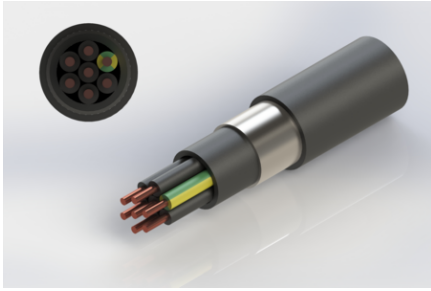

Interconnecting cable between a flash-head OFP-120-RW-JB and an obst power supply (100 meters max)

shielded cable 7G1,5

Mechanical Characteristics	
Cable diameter	14,2mm