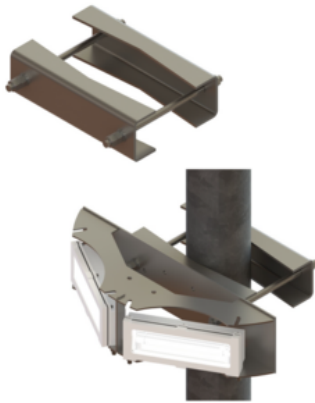

Spare part for led lights

- Bracket for medium intensity obstafash OFP-120 to be fixed on vertical leg or tube