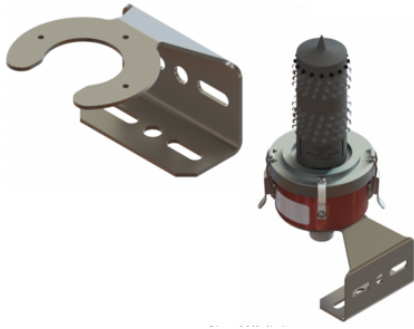

Support for one NAVILITE L-810 P/N113969, 113965 or 113969IR and cable gland. This kit is required in case of absence of rigid conduit 3/4NPT supporting the light

- Stainless bracket with a thickness of 3mm provided with cable entry
- This bracket allows to fix the light to any vertical or horizontal support

### Mechanical Characteristics

Weight	0.77 Kg
--------	---------