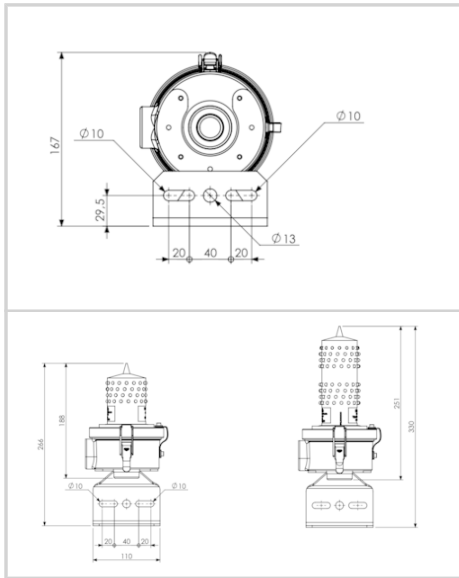

Support for one NAVILITE L-810 P/N113969, 113965 or 113969IR and cable gland. This kit is required in case of absence of rigid conduit 3/4NPT supporting the light

- Stainless bracket with a thickness of 3mm provided with cable entry
- This bracket allows to fix the light to any vertical or horizontal support

### Mechanical Characteristics

Weight	0.77 Kg
--------	---------