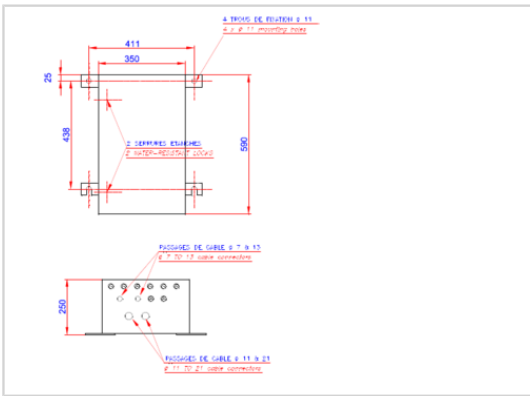

110VAC to 240VAC stainless power cabinet for 4 obstaf flash dual color OFF-120-RW-JB-U

- 'Weather tight' stainless steel 316L power cabinet enclosure
- Luminous indicator for each led circuit
- Test button for day and night
- Alarm dry contact NC and NO
- Master/slave configuration for multiple lights synchronisation
- Surge protection included 30KA in 8/20us wave
- in option side light for night only operation, wireless gps synchronisation P/N113746

| Electrical Characteristics | |
|----------------------------|--|
| Main voltage | 110VAC to 240VAC +/-10% 50/60Hz |
| Mechanical Characteristics | |
| IP degree | IP65 in vertical position |
| Wiring | Entry of cable by glands nickel plated brass and connection by terminals |
| Operating temperature | -20/+45°C |
| Size of the power supply | 590mm (height) x 350mm (width) x 250mm (dept) |
| Wire cross section | from 1 to 4 mm ² |