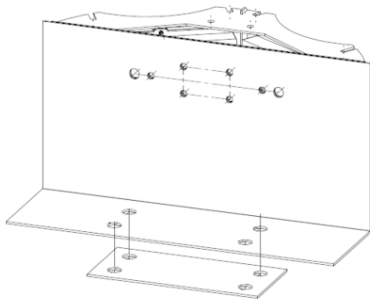

*Spare part for led lights*

- Bracket for medium intensity obstafash OFI120 to be fixed on horizontal duckboard