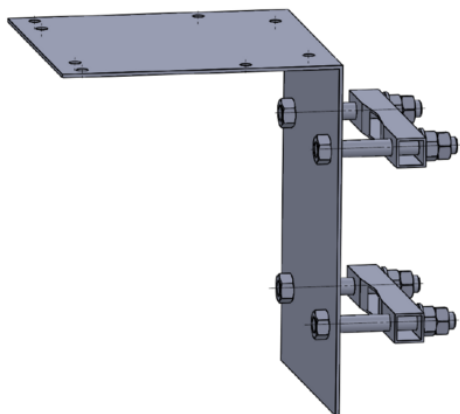

Spare part for led lights

- ▶ Stainless bracket for tube diameter 135mm max for any OFC medium intensity