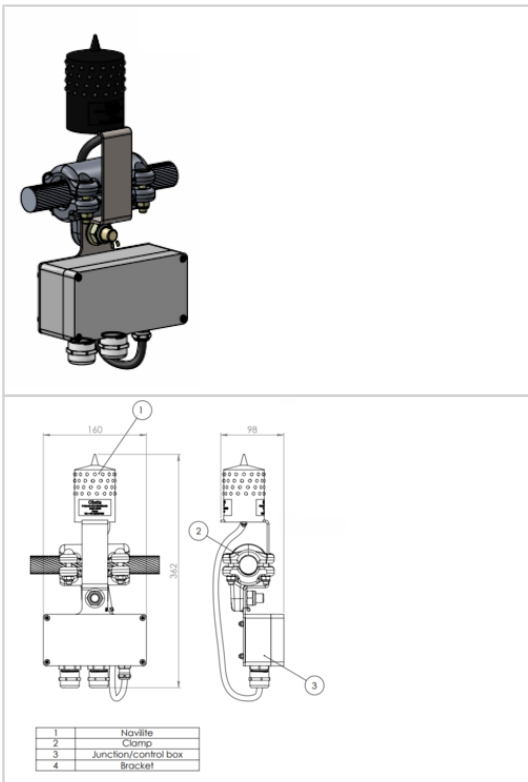

Support for one NAVILITE on ground cable

- Bracket to fix a NAVILITE on all kind of non-conductive cable (ground cable, OPGW cable, guy wire for tower etc)
- Large range of clamps suitable for cable diameter from 15 mm to 35 mm
- Suitable for one NAVILITE with or without infrared as per OFAC requirement

Mechanical Characteristics

Weight	1,5 kg
--------	--------