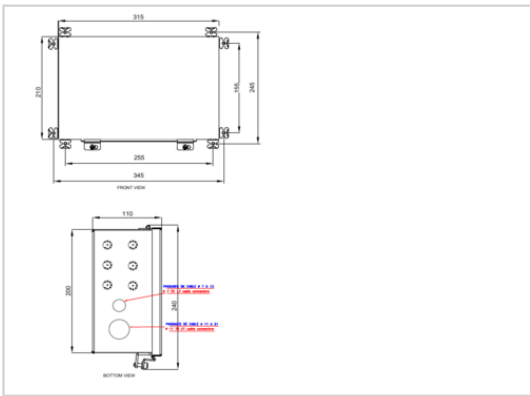

48Vdc stainless power cabinet with 6 plugs for 6 dual color projectors P /N113747

- 'Weather tight' stainless steel 316L power cabinet enclosure
- Luminous indicator for each led circuit
- Test button for day and night
- Alarm dry contact NC and NO
- Master/slave configuration for multiple lights synchronisation
- Surge protection included 30KA in 8/20us wave

Electrical Characteristics	
Main voltage	48VDC -5%/+15% (max current 14A)
Mechanical Characteristics	
IP degree	IP65 in vertical position
Operating temperature	-20/+45°C
Size of the power supply	315mm (height) x 210mm (width) x 110mm (dept)
Wire cross section	from 1 to 4 mm <sup>2</sup>