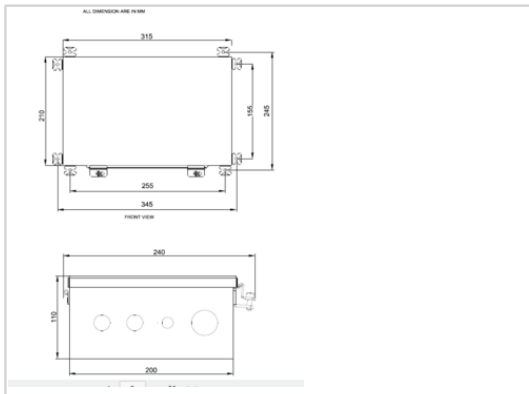

48Vdc stainless power cabinet for one obstaf flash P/N113736 (or 6 red projectors with junction box P/N113753)

- 'Weather tight' stainless steel 316L power cabinet enclosure
- Luminous indicator for each led circuit
- Test button for day and night
- Alarm dry contact NC and NO
- Master/slave configuration for multiple lights synchronisation or through wireless GPS
- Surge protection included 30KA in 8/20us wave
- Possibility to connect side light for night only operation

Electrical Characteristics	
Main voltage	48Vdc ± 10%
Mechanical Characteristics	
IP degree	IP65 in vertical position
Operating temperature	-20/+45°C
Size of the power supply	400mm (height) x 300mm (width) x 200mm (dept)
Wire cross section	from 1 to 4 mm ²