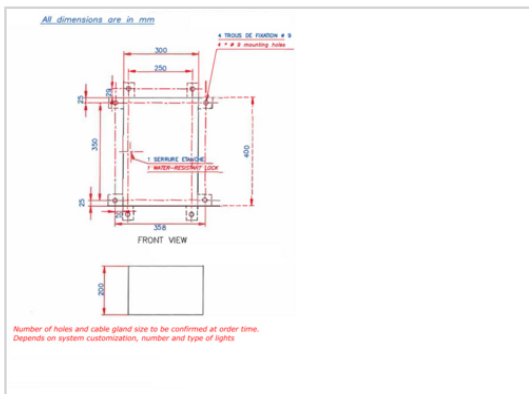

110VAC to 240VAC stainless power cabinet for 2 obstafash P/N113736 (or 12 red projectors)

Power supply

- 'Weather tight' stainless steel 316L power cabinet enclosure
- one luminous indicator per flashhead,
- maximum 6 flashhead P/N113736 per cabinet (in case of more than 1 flashhead, the part number is 113727NX with X 2 to 6 flashheads)
- Test button for remote (photozell), day and night position
- Alarm dry contact NC and NO
- Master/slave configuration in case of multiple lights synchronisation
- Surge protection
- in option side lights L810 / low intensity type B for night only operation (or L810(F))

Electrical Characteristics	
Main voltage	110VAC to 240VAC +/-10% 50/60Hz
Mechanical Characteristics	
IP degree	IP65 in vertical position
Operating temperature	-40/+55°C
Wire cross section	from 1 to 4 mm ²