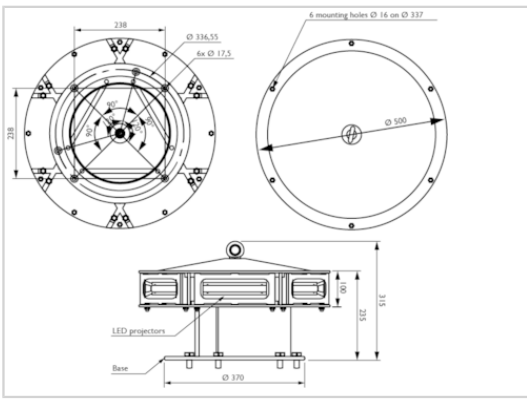

- 6 led projectors P/N113761
- a junction box P/N113748 to be used with interconnecting cable P/N113762

This flashhead must be powered through an external obsta power supply

Patents: EP 1966535B1 & US 7816843

Mechanical Characteristics	
Operating temperature	-40/+55°C
Size of the light	315mm (height) x 500mm (diameter)
Weight	14kg
Attachment	6 mounting holes dia.16mm, dia.337mm circle
Photometric Characteristics	
Color day/twilight time	white
Color night time	Red or white
Vertical beam spread	>3°
Horizontal beam spread	360°