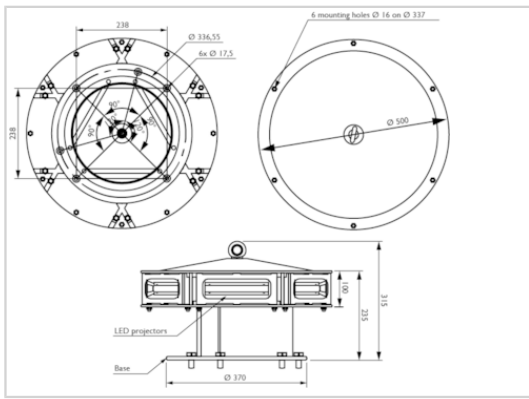

Red OBSTAFASH medium intensity flashhead including 6 red led projectors and a junction box to be used with the external obsta power cabinet. The complete product P/N113724 (flashhead P/N113736 + power supply P/N113727) is compliant with ICAO medium intensity type B or C and certified with FAA L-864

Patents: EP 1966535B1 & US 7816843

Flashhead

- 6 led projectors coming with molded cable
- 1 junction box
- Support for the 6 projectors and the junction box

This flashhead must be powered through obsta power cabinet.

- 110-240Vac power cabinet P/N113727 (for 1 up to 6 flashheads)
- 48Vdc power cabinet P/N113755 (for 1 up to 6 flashheads)

Mechanical Characteristics	
Operating temperature	-40/+55°C
Size of the light	315mm (height) x 500mm (diameter)
Photometric Characteristics	
Effective light output night mode at 0° on site	2000cd (red)
Color night time	Red
Horizontal beam spread	360°
Standards	
Standards compliance	ICAO annex 14 chapter 6, FAA (AC 150/5345-43H), EASA, DGAC, CAA (CAP 168)