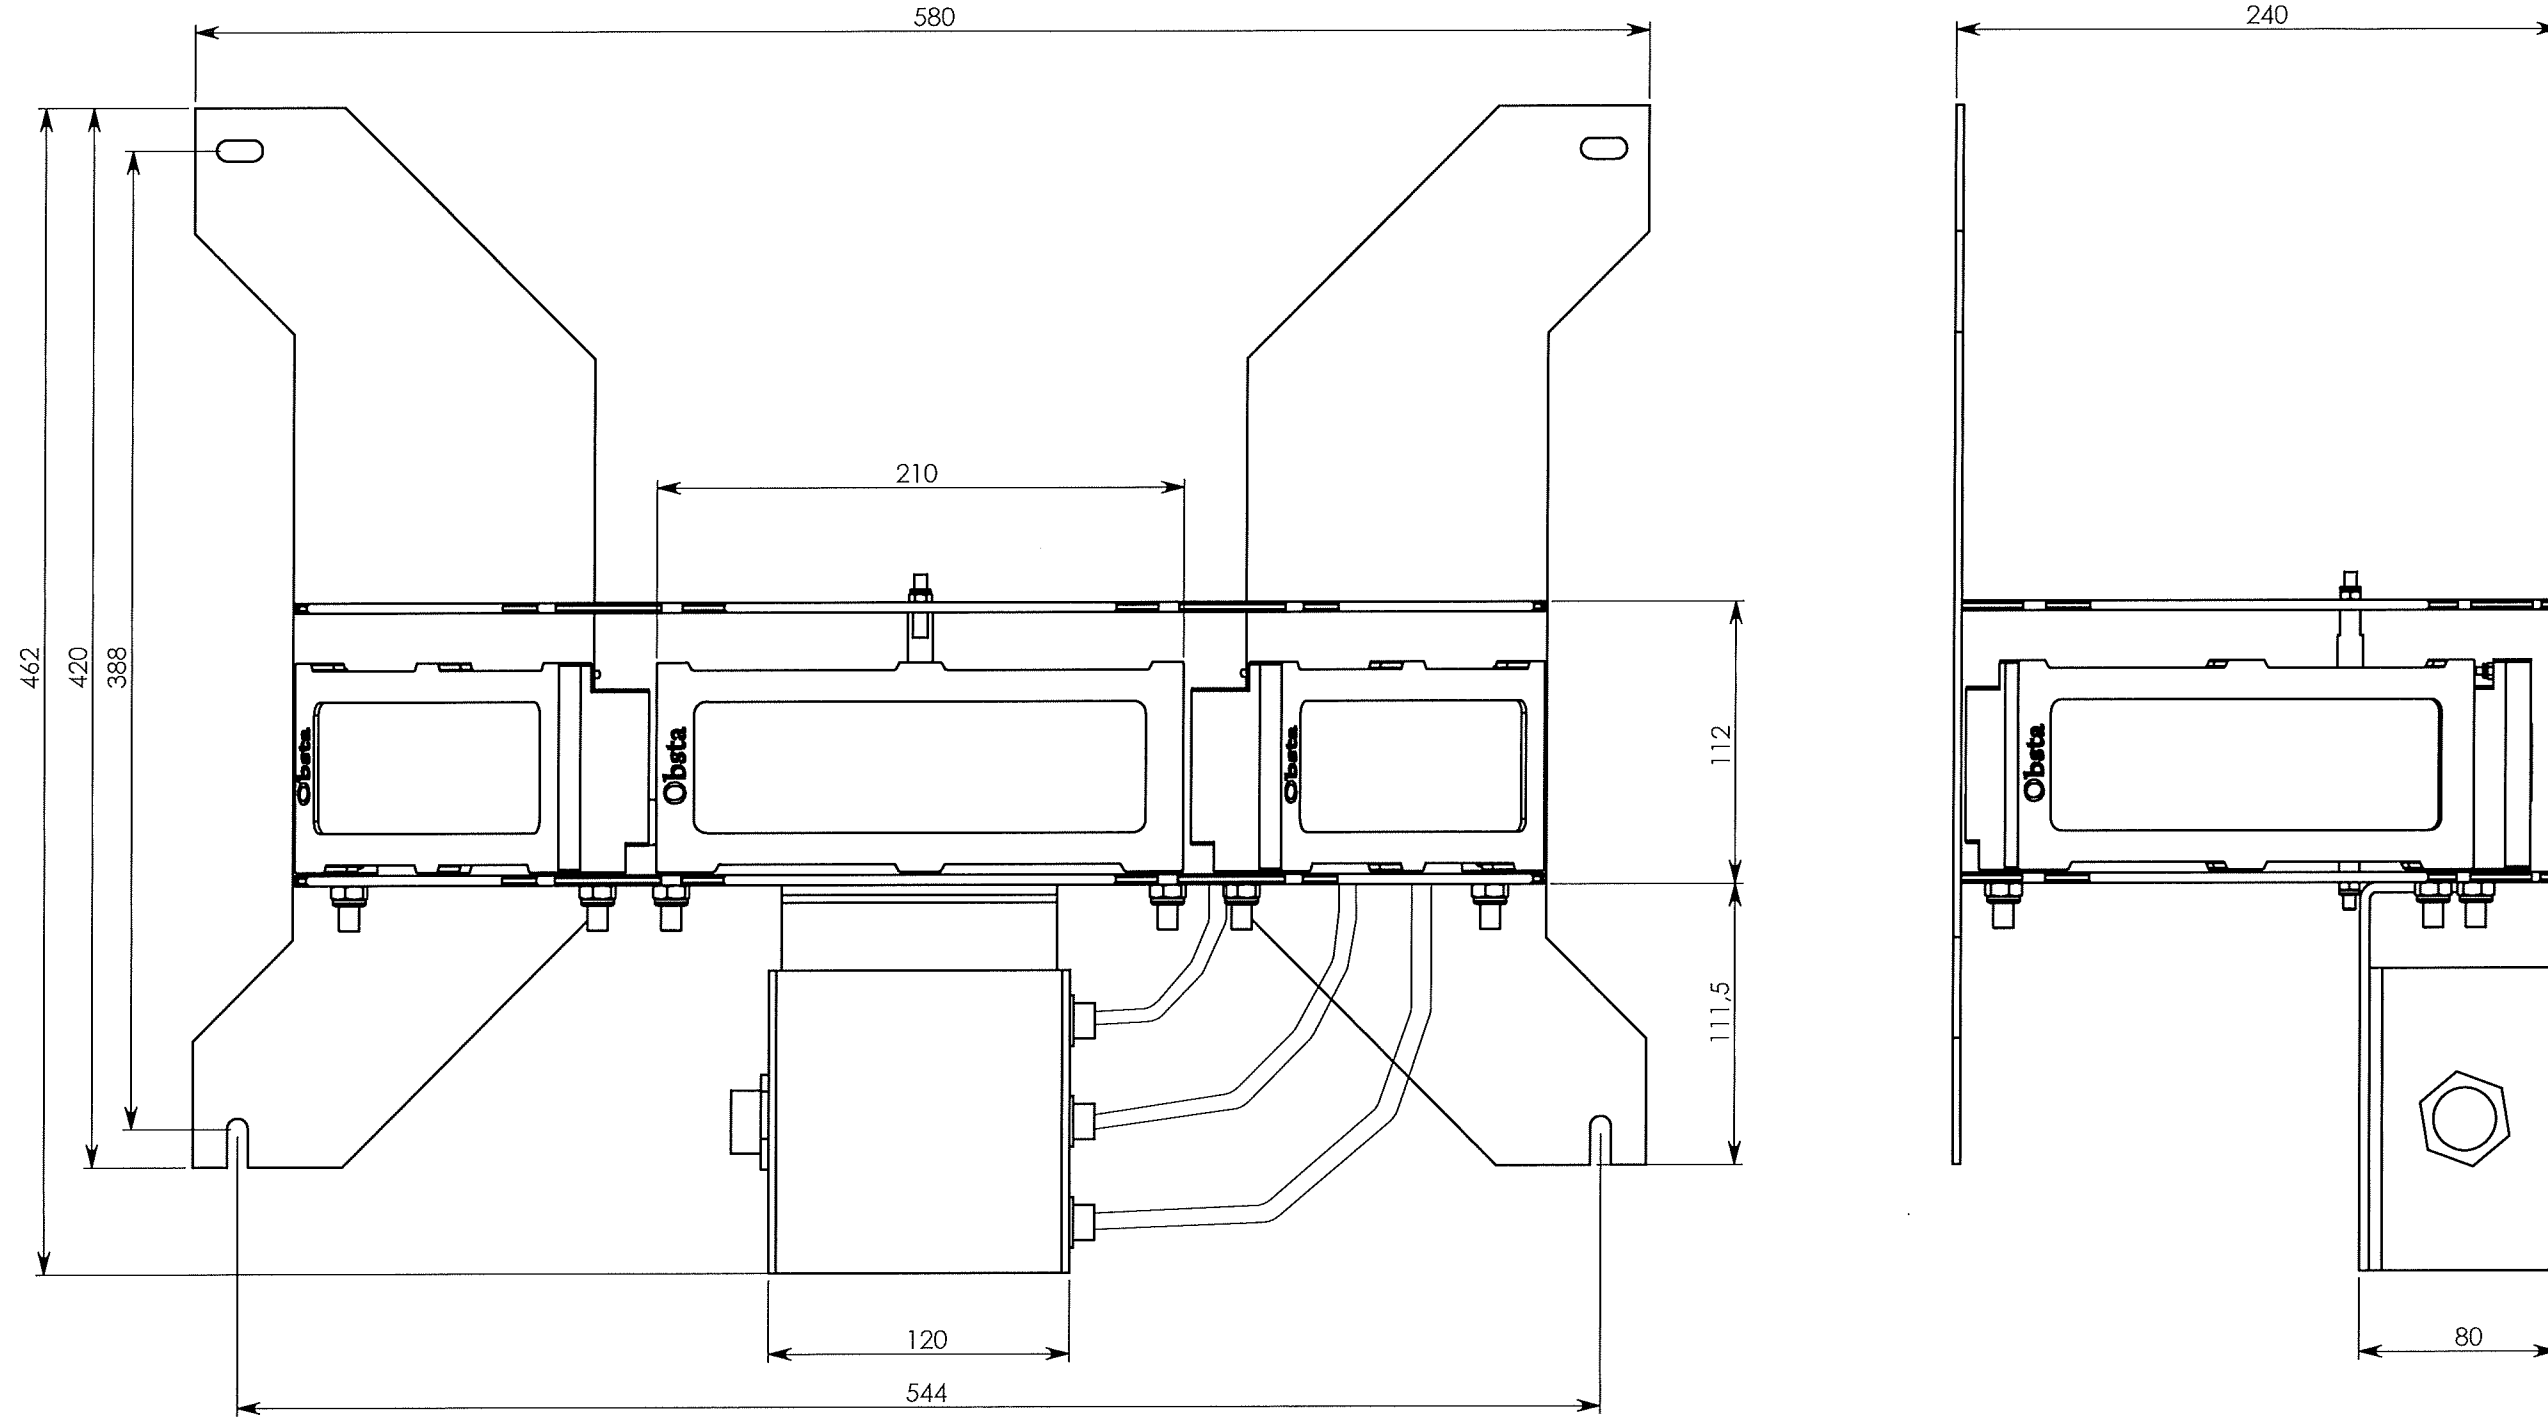

ALL DIMENSIONS ARE IN MM

This drawing it covers are the property of OBSTA. This document cannot reproduced, copied or cummunicated with third parties without the authorization of OBSTA. Ce document est la propriété d'OBSTA. Il ne peut être reproduit ou communiqué à des tiers sans l'autorisation écrite d'OBSTA.

IND/REV	DATE	NATURE DE LA MODIFICATION / MODIFICATIONS			
OBSTA Reims Factory 3, Impasse de la blanchisserie BP 56 51052 REIMS CEDEX (France) Tel.: +33 (0)326 857 400		ENCOMBREMENT BALISE à LEDs 180° Dimensions OBSTAFLASH LED 180°			
		CODE:	PLAN: DRAWING:	CO1547	
ECHELLE: SCALE:		TOLERANCES: TOLERANCES:		MATIERE: MATERIAL:	
DESSINE PAR: DESIGNED BY:		V Lapauw		le: 10/11/15	
APPROUVE PAR: APPROVED BY:		H Burgaud		le: 24/10/16	
ANNULE ET REMPLACE CANCELED AND REPLACED		VISA:			

CO1547