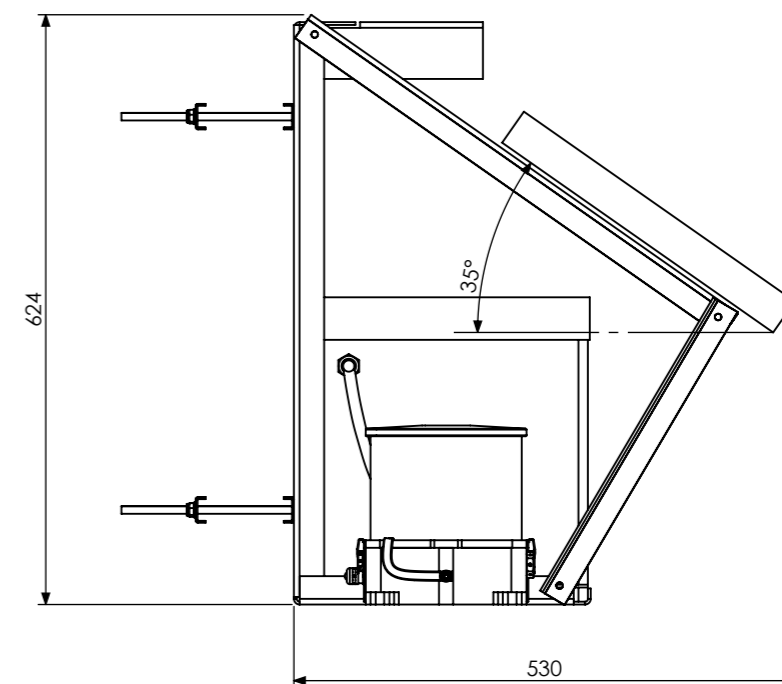

Les dimensions sont en mm  
All dimensions are in mm

A	23/05/24	T MÉLINE	CREATION	A ROYER
IND/REV	DATE	DESSINE PAR: DESIGNED BY:	NATURE DES MODIFICATIONS/MODIFICATIONS	APPROUVE PAR: APPROVED BY:
		<b>Dimension Remote Solar Kit</b> <b>113797RW-SOL</b>		
Usine de Reims 3, Impasse de la blanchisserie BP 56 51052 REIMS Cedex - France Tel.:+33 (0) 326 857 400		CODE:	PLAN: DRAWING: <b>O-CUS-00594-OFC</b>	IND/REV PAGE: <b>A</b> <b>1/1</b>
		NUMERO DE PROJET: PROJECT NUMBER: -	TOLERANCES: TOLERANCES: ECHELLE: SCALE: 1:8	MATIERE: MATERIAL: FINITION: FINISH: -
ANNULE ET REMPLACE: CANCELED AND REPLACED:				