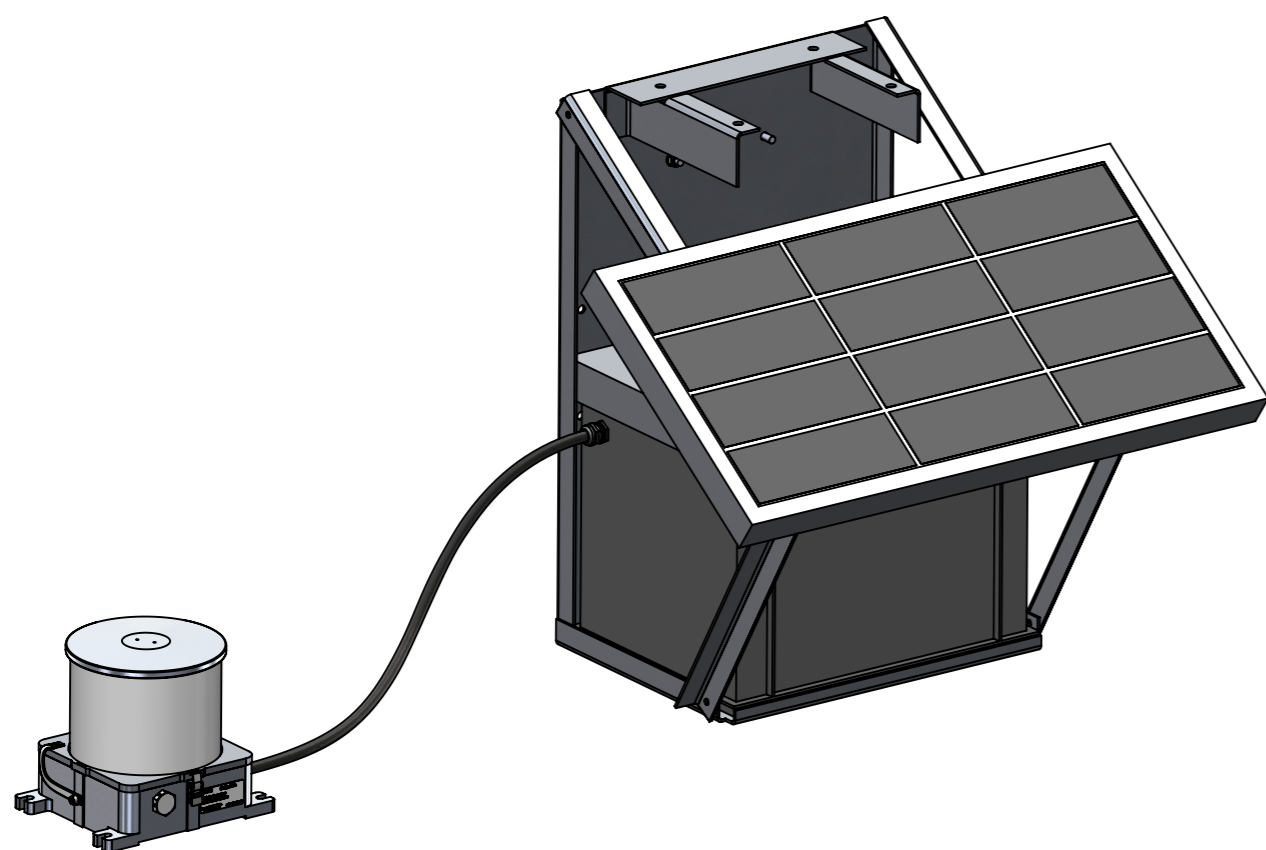

Les dimensions sont en mm  
All dimensions are in mm

A	23/05/24	T MÉLINE	CREATION	A ROYER
IND/REV	DATE	DESSINE PAR: DESIGNED BY:	NATURE DES MODIFICATIONS/MODIFICATIONS	APPROUVE PAR: APPROVED BY:
		<b>Dimension Remote Solar Kit</b> <b>113797RW-SOL</b>		
Usine de Reims 3, Impasse de la blanchisserie BP 56 51052 REIMS Cedex - France Tel.:+33 (0) 326 857 400		CODE:	PLAN: DRAWING: <b>O-CUS-00594-OFC</b>	IND/REV PAGE: <b>A</b> <b>1/1</b>
		NUMERO DE PROJET: PROJECT NUMBER: -	TOLERANCES: TOLERANCES: ECHELLE: SCALE: 1:8	MATIERE: MATERIAL: FINITION: FINISH: -
ANNULE ET REMPLACE: CANCELED AND REPLACED:				