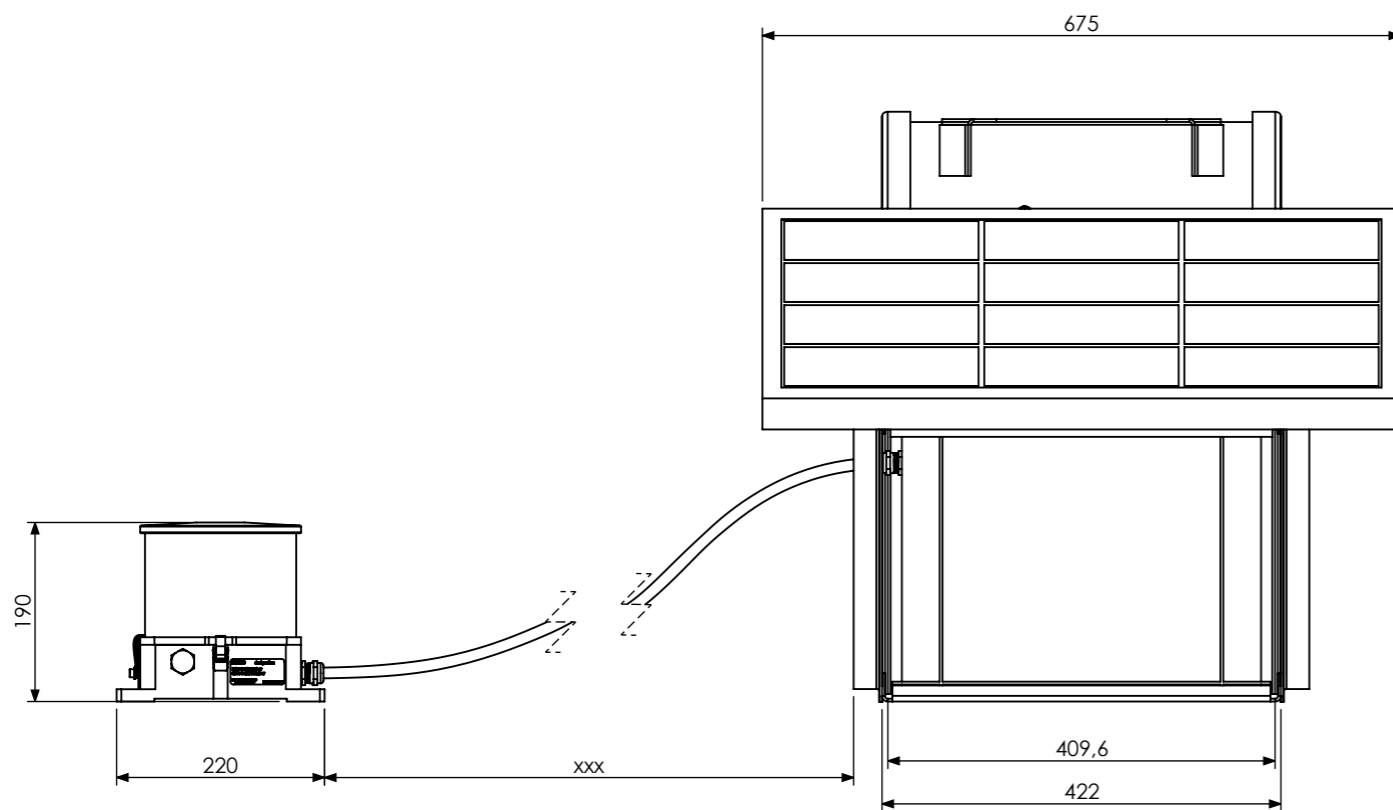

Les dimensions sont en mm  
All dimensions are in mm

A	23/05/24	T MÉLINE	CREATION	A ROYER
IND/REV	DATE	DESSINE PAR: DESIGNED BY:	NATURE DES MODIFICATIONS/MODIFICATIONS	APPROUVE PAR: APPROVED BY:
		<b>Dimension Remote Solar Kit</b> <b>113797RW-SOL</b>		
Usine de Reims 3, Impasse de la blanchisserie BP 56 51052 REIMS Cedex - France Tel.:+33 (0) 326 857 400		CODE:	PLAN: DRAWING: <b>O-CUS-00594-OFC</b>	IND/REV PAGE: <b>A</b> <b>1/1</b>
		NUMERO DE PROJET: PROJECT NUMBER: -	TOLERANCES: TOLERANCES: ECHELLE: SCALE: 1:8	MATIERE: MATERIAL: FINITION: FINISH: -
ANNULE ET REMPLACE: CANCELED AND REPLACED:				