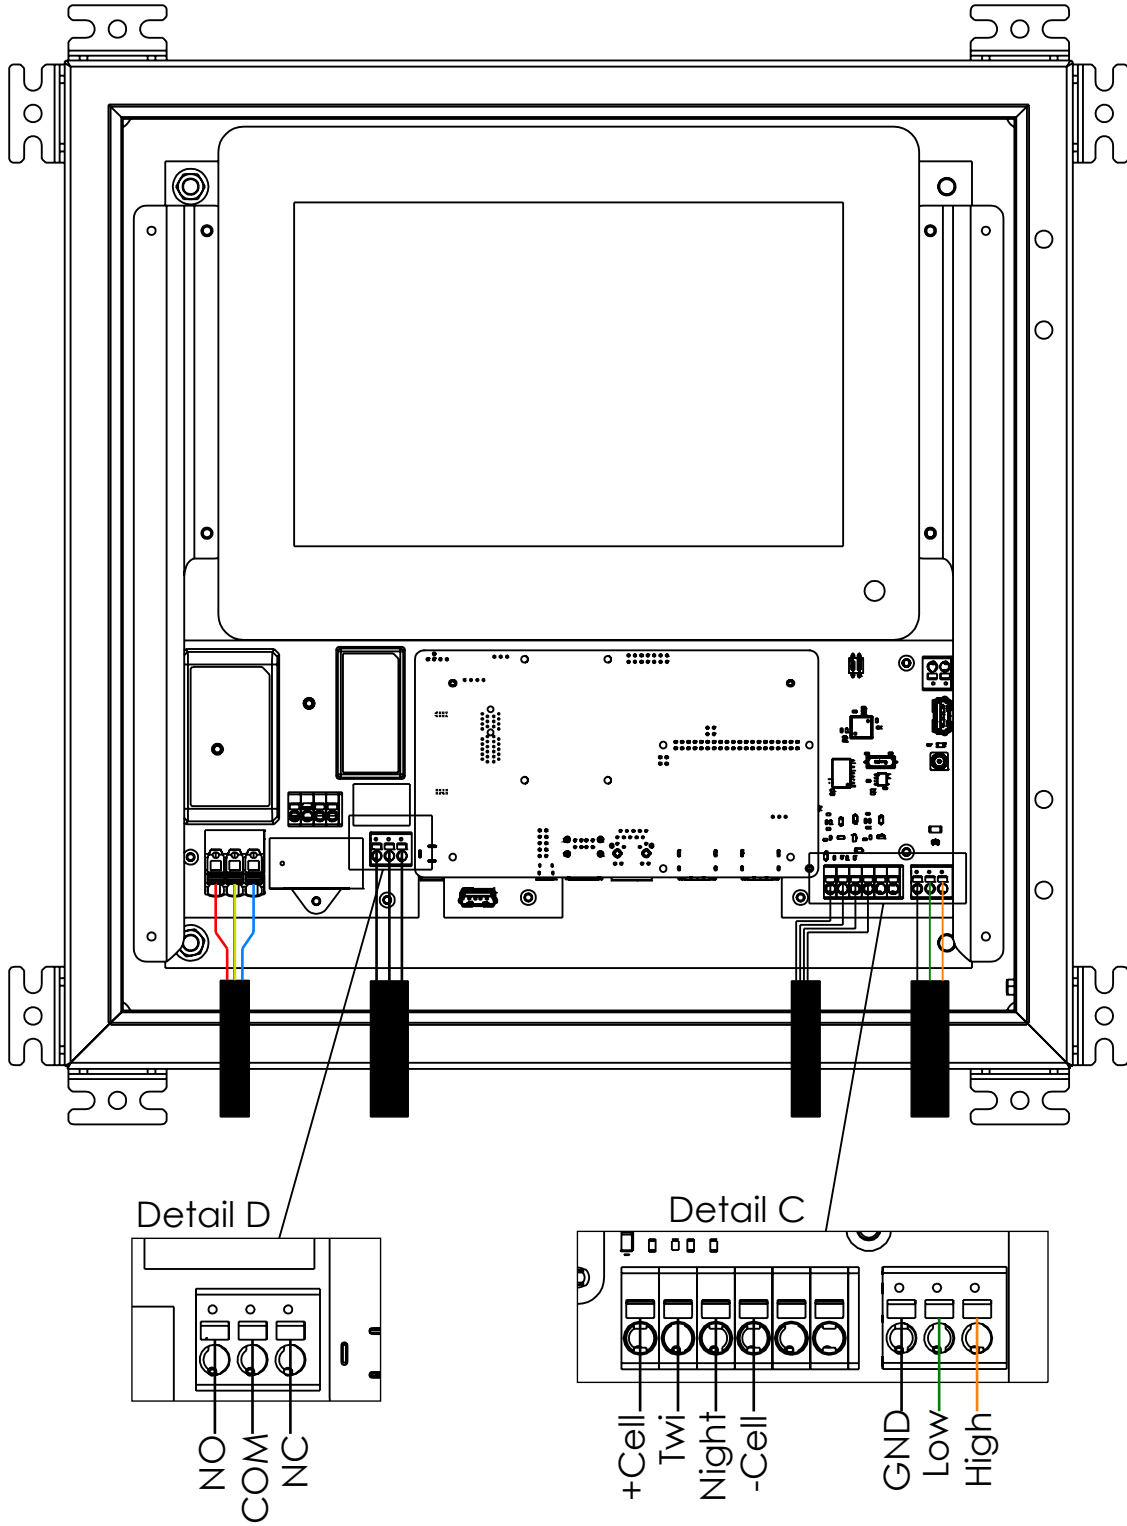

Les dimensions sont en mm
All dimensions are in mm

This drawing it covers are the property of OBSTA. This document cannot be reproduced, copied or communicated with third parties without the authorization of OBSTA. Ce document est la propriété d'OBSTA. Il ne peut être reproduit ou communiqué à des tiers sans l'autorisation écrite d'OBSTA.

A	date	T Oudin	CREATION	A ROYER
IND/REV	DATE	DESSINE PAR: DESIGNED BY:	NATURE DES MODIFICATIONS/MODIFICATIONS	APPROUVE PAR: APPROVED BY:

obsta
Usine de Reims
3, Impasse de la blanchisserie
BP 56
51052 REIMS Cedex - France
Tel.: +33 (0) 326 857 400

Chimney Wiring Diagram