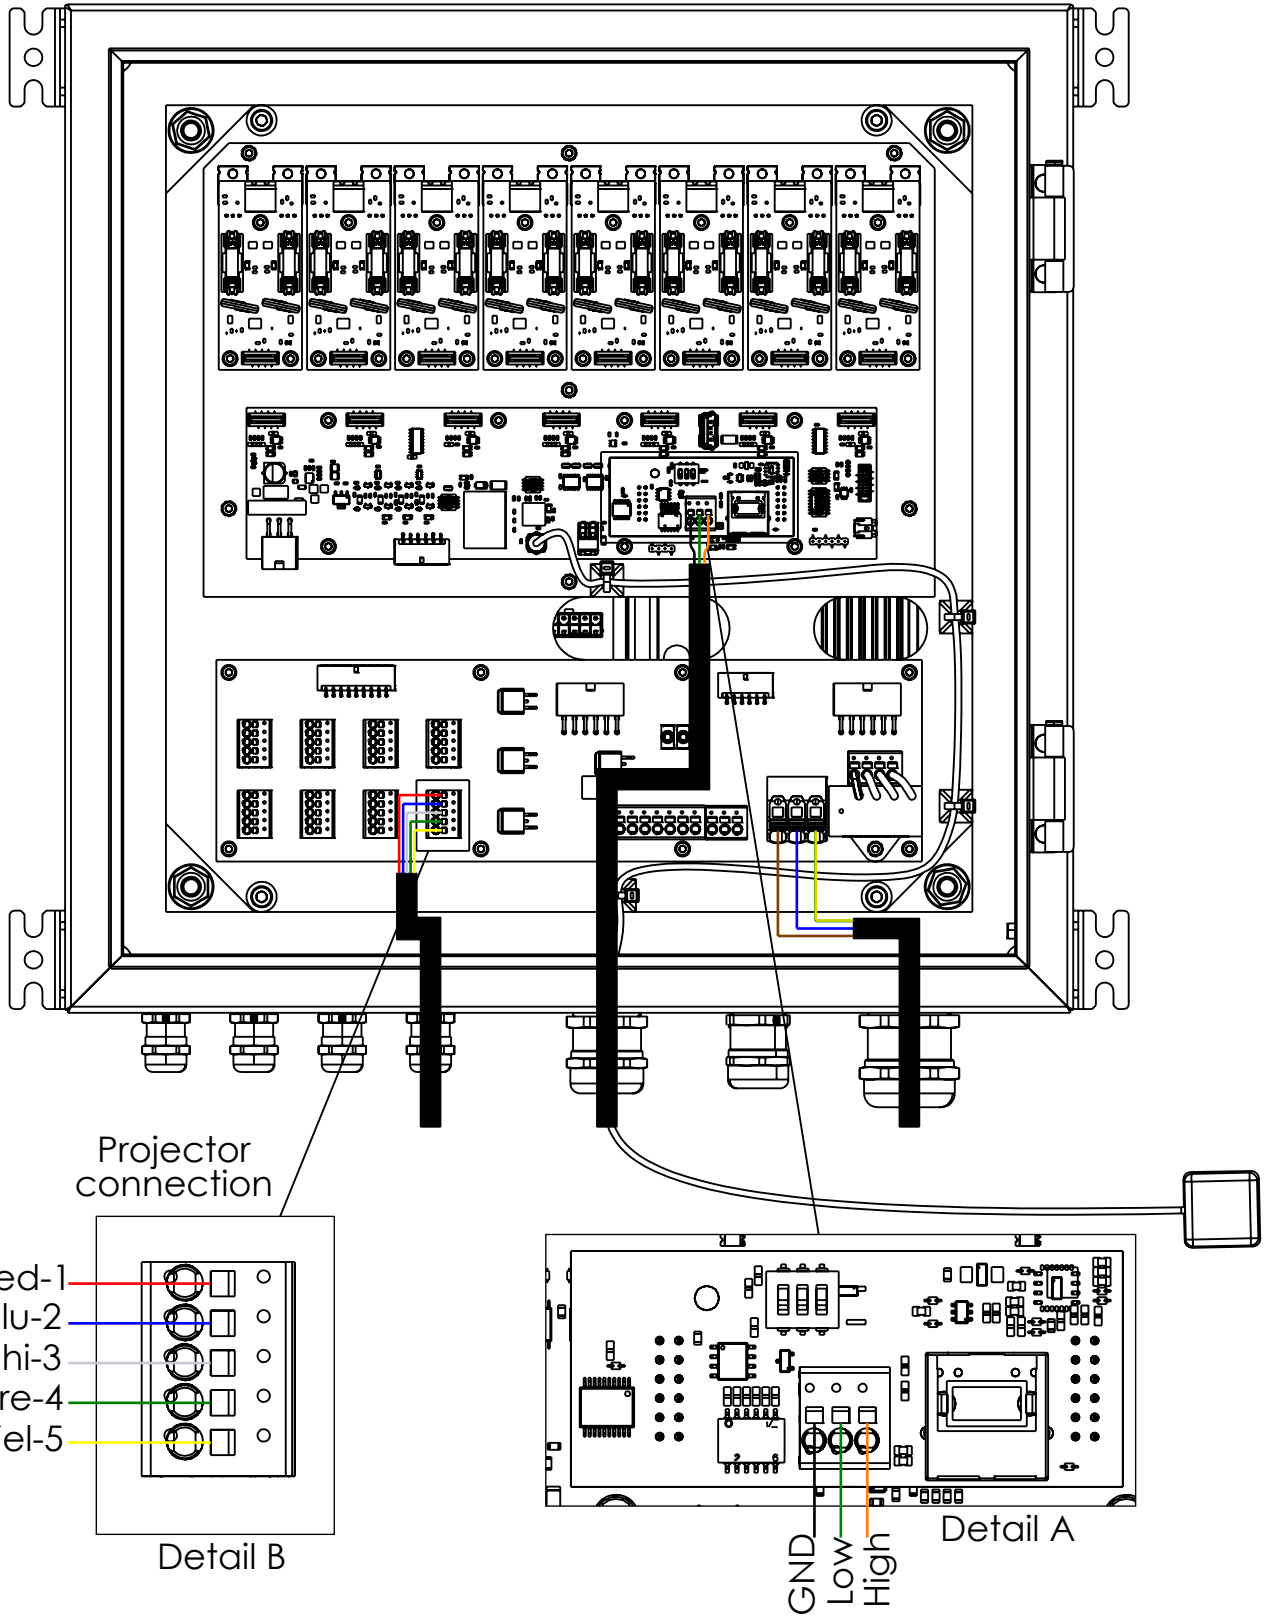

Les dimensions sont en mm
All dimensions are in mm

This drawing it covers are the property of OBSTA. This document cannot be reproduced, copied or communicated with third parties without the authorization of OBSTA. Ce document est la propriété d'OBSTA. Il ne peut être reproduit ou communiqué à des tiers sans l'autorisation écrite d'OBSTA.

A	date	T Oudin	CREATION	A ROYER
IND/REV	DATE	DESSINE PAR: DESIGNED BY:	NATURE DES MODIFICATIONS/MODIFICATIONS	APPROUVE PAR: APPROVED BY:

Chimney Wiring Diagram