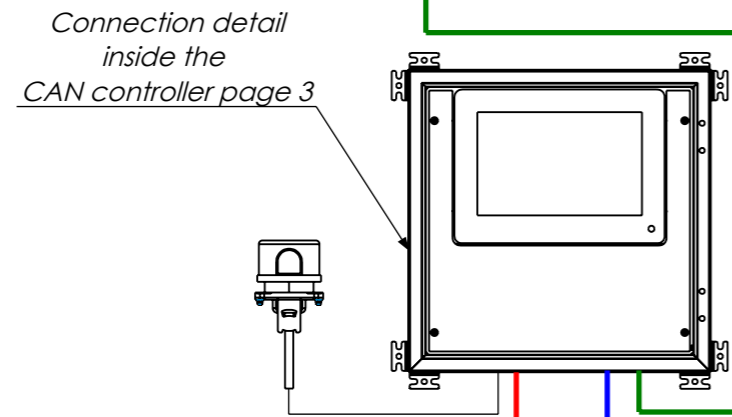

- Ethernet cable
- Power cable 3Gx1,5mm²
- Projector cable 5x0,5mm²
- CAN cable 3x0.5mm² shielded cable

A	13/09/22	T Oudin	CREATION	A ROYER
IND/REV	DATE	DESSINE PAR: DESIGNED BY:	NATURE DES MODIFICATIONS/MODIFICATIONS	APPROUVE PAR: APPROVED BY: