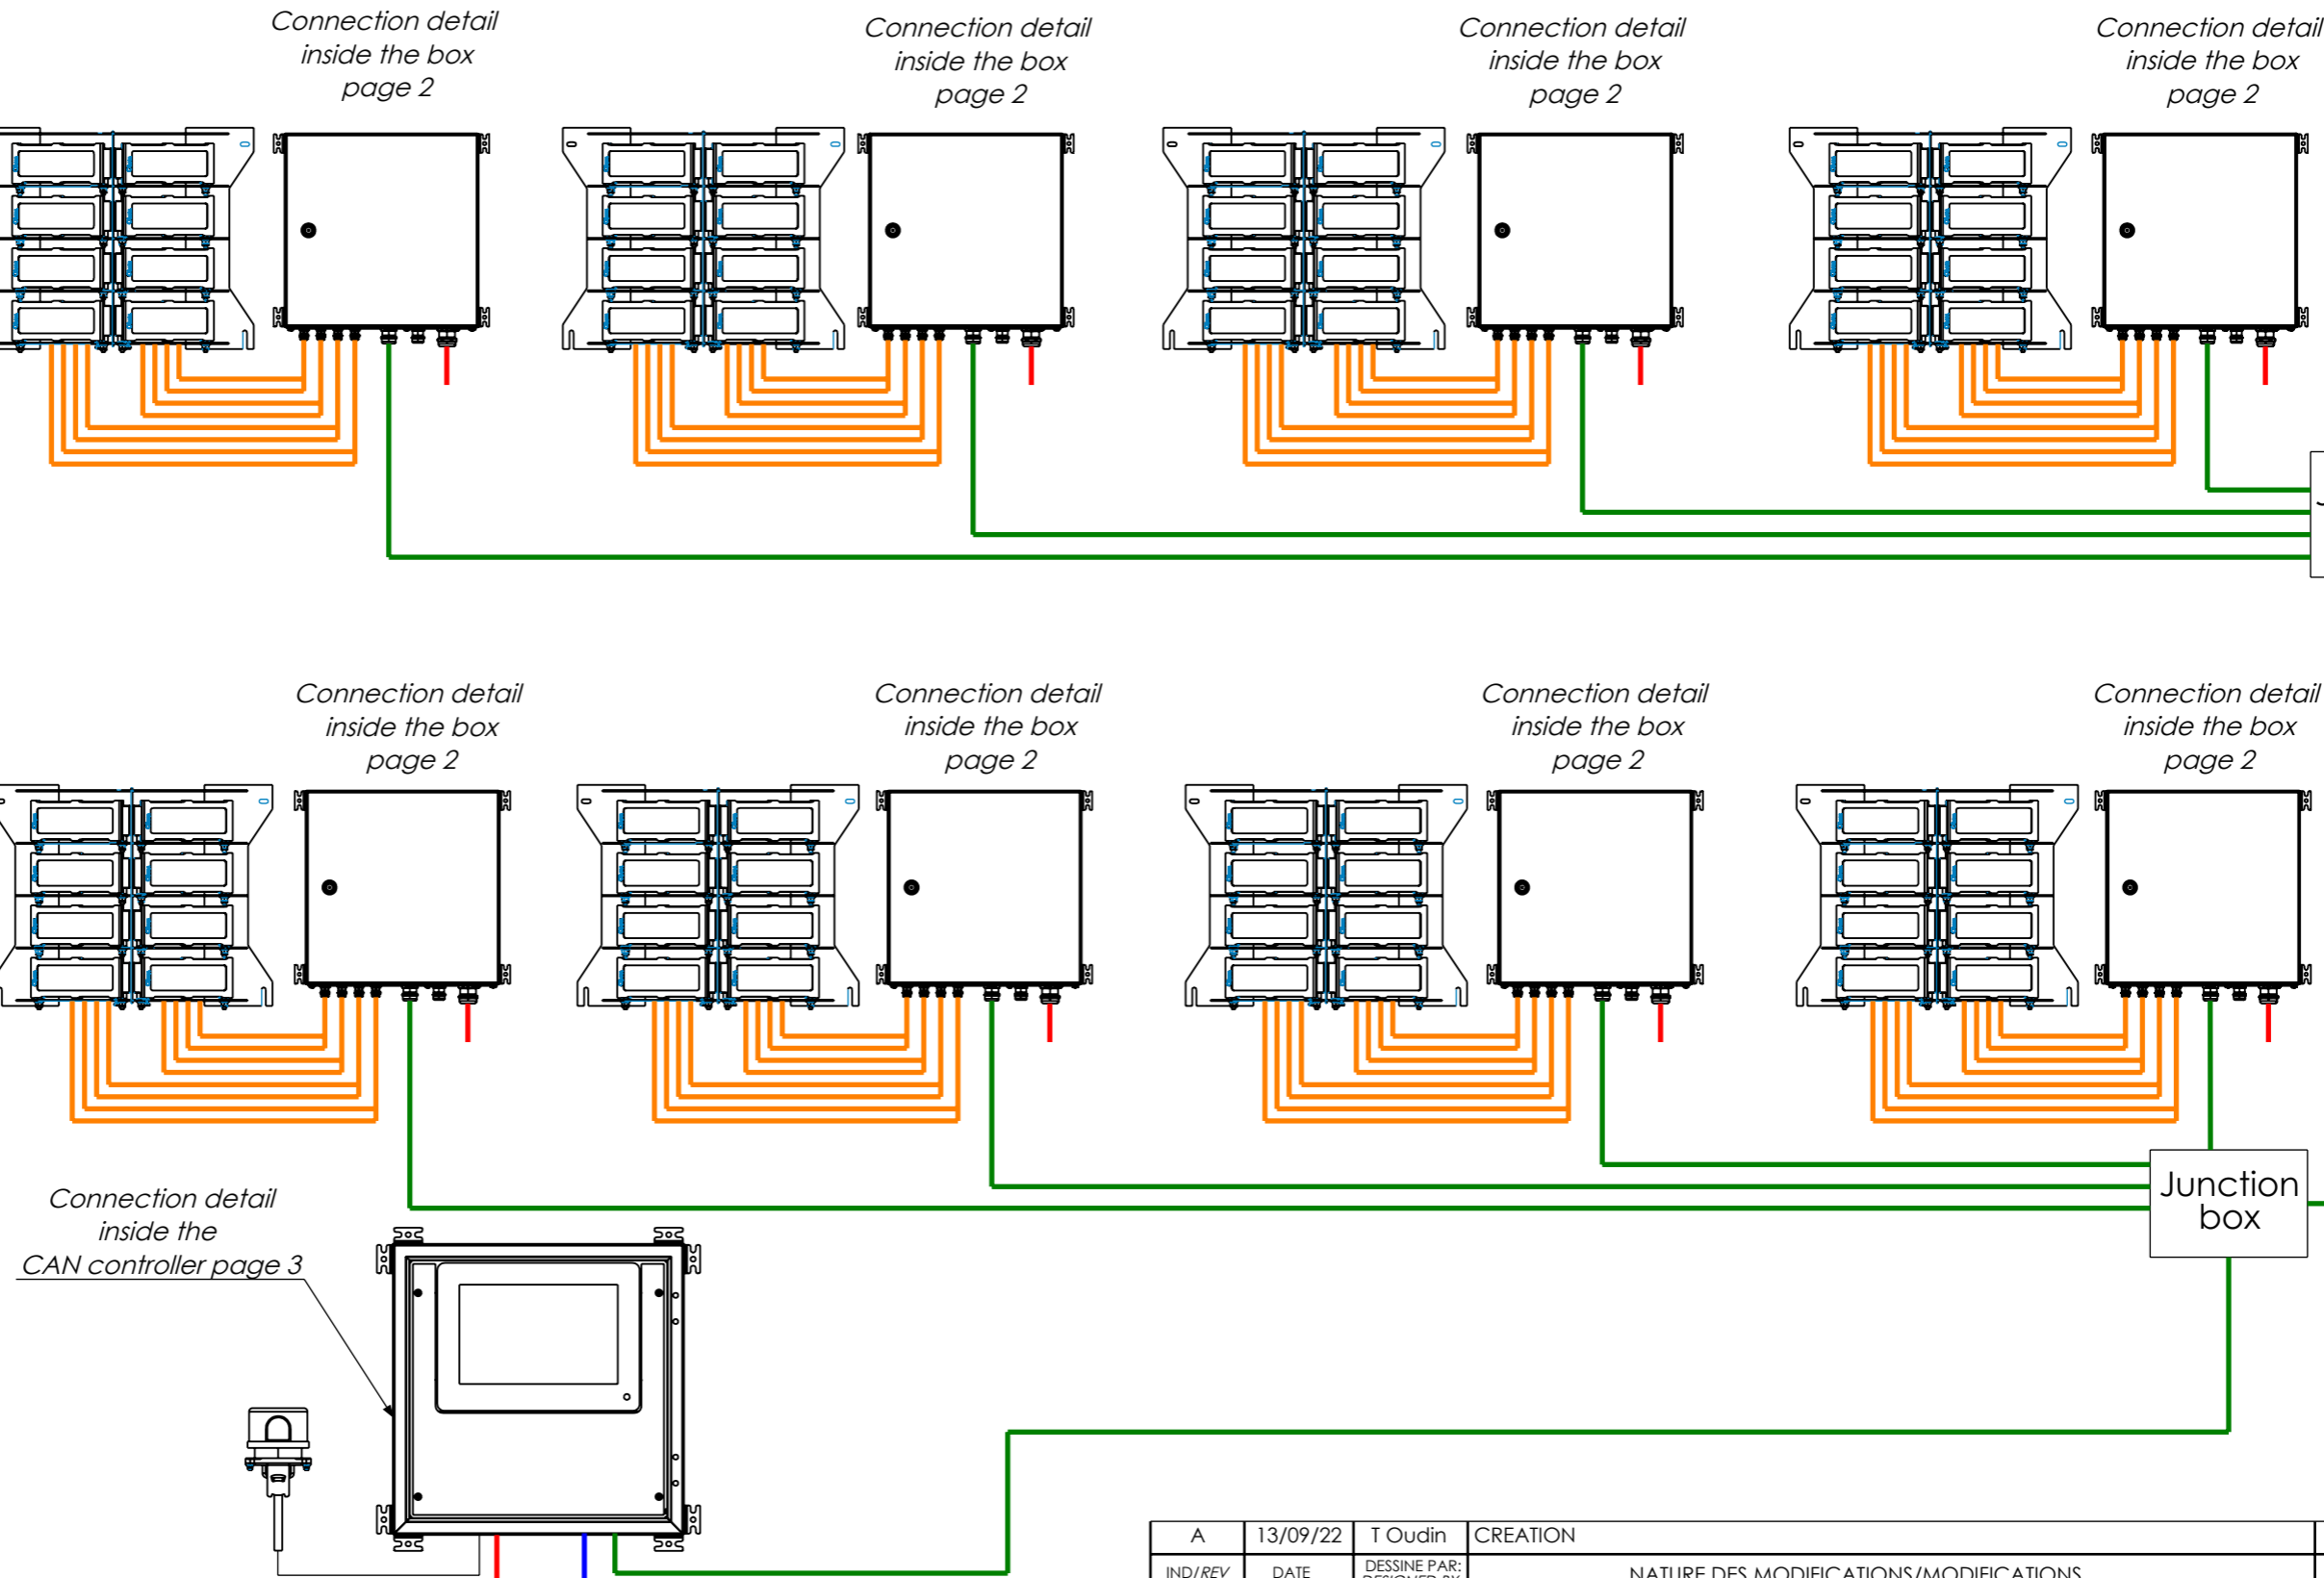

- Ethernet cable
- Power cable 3Gx1,5mm²
- Projector cable 5x0,5mm²
- CAN cable 3x0.5mm² shielded cable

A	13/09/22	T Oudin	CREATION	A ROYER
IND/REV	DATE	DESSINE PAR: DESIGNED BY:	NATURE DES MODIFICATIONS/MODIFICATIONS	APPROUVE PAR: APPROVED BY: