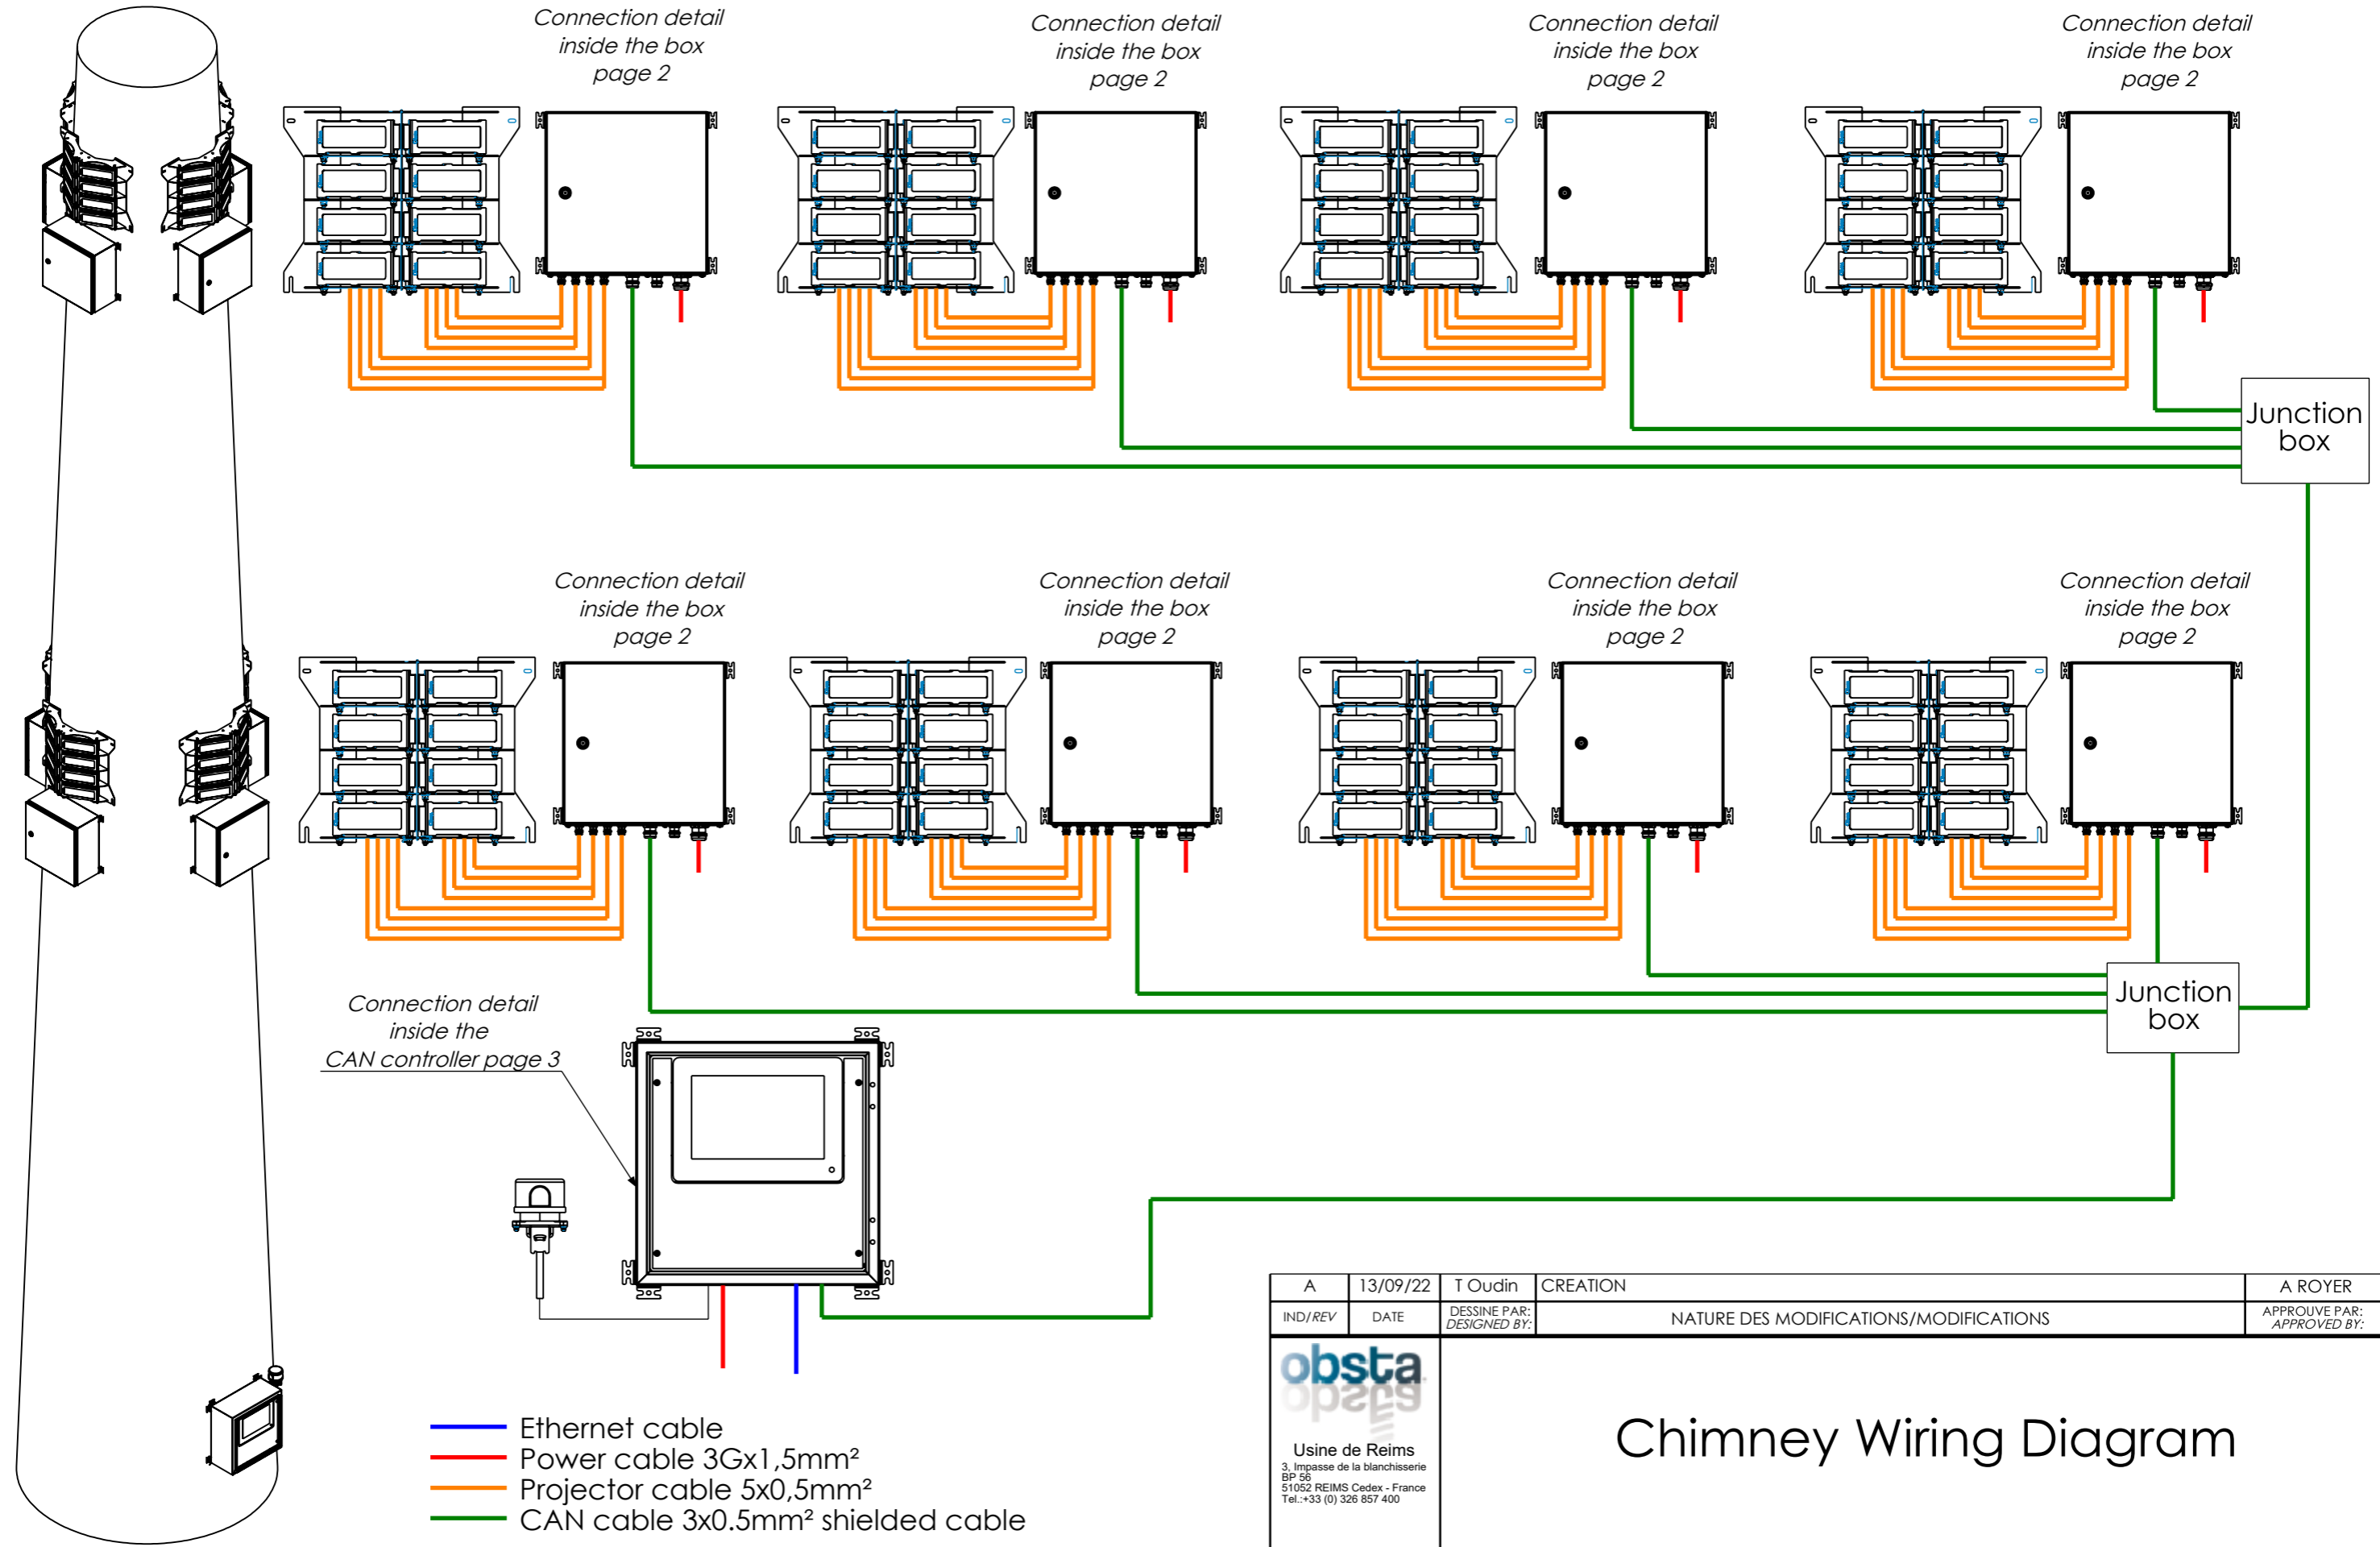

- Ethernet cable
- Power cable 3Gx1,5mm²
- Projector cable 5x0,5mm²
- CAN cable 3x0.5mm² shielded cable

A	13/09/22	T Oudin	CREATION	A ROYER
IND/REV	DATE	DESSINE PAR: DESIGNED BY:	NATURE DES MODIFICATIONS/MODIFICATIONS	APPROUVE PAR: APPROVED BY: