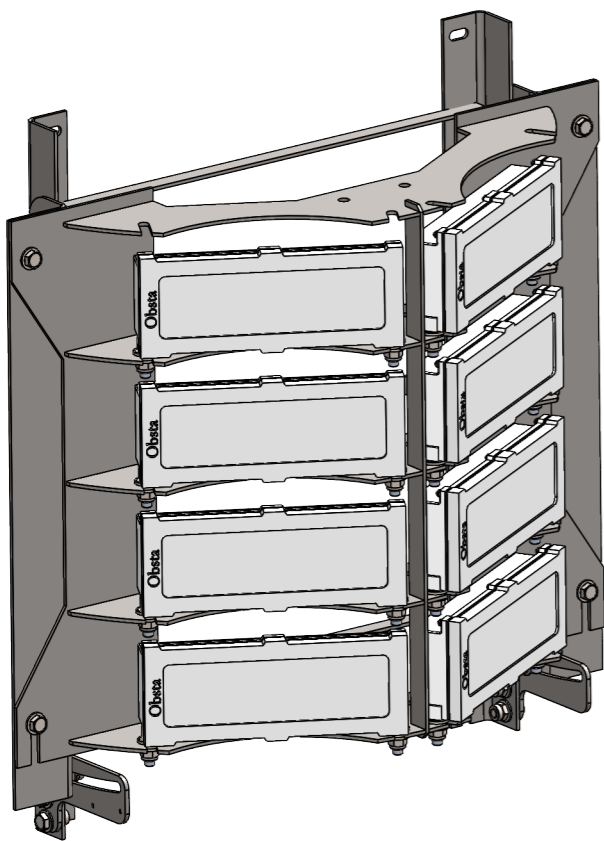

A	19/05/22	T MÉLINE	CREATION	A ROYER
IND/REV	DATE	DESSINE PAR: DESIGNED BY:	NATURE DES MODIFICATIONS/MODIFICATIONS	APPROUVE PAR: APPROVED BY:
		OBSTAFLASH HI DIMENSIONS		
Usine de Reims 3, Impasse de la blanchisserie BP 56 51052 REIMS Cedex - France Tel. +33 (0) 326 857 400		CODE:	PLAN: DRAWING: O-CUS-00309-OFH	IND/REV: A FOLIO: 1/1
		NUMERO DE PROJET: PROJECT NUMBER: BS0001	TOLERANCES: TOLERANCES: ECHELLE: SCALE: 1:5	MATIERE: MATERIAL: FINITION: FINISH: -
ANNULE ET REMPLACE: CANCELED AND REPLACED:				