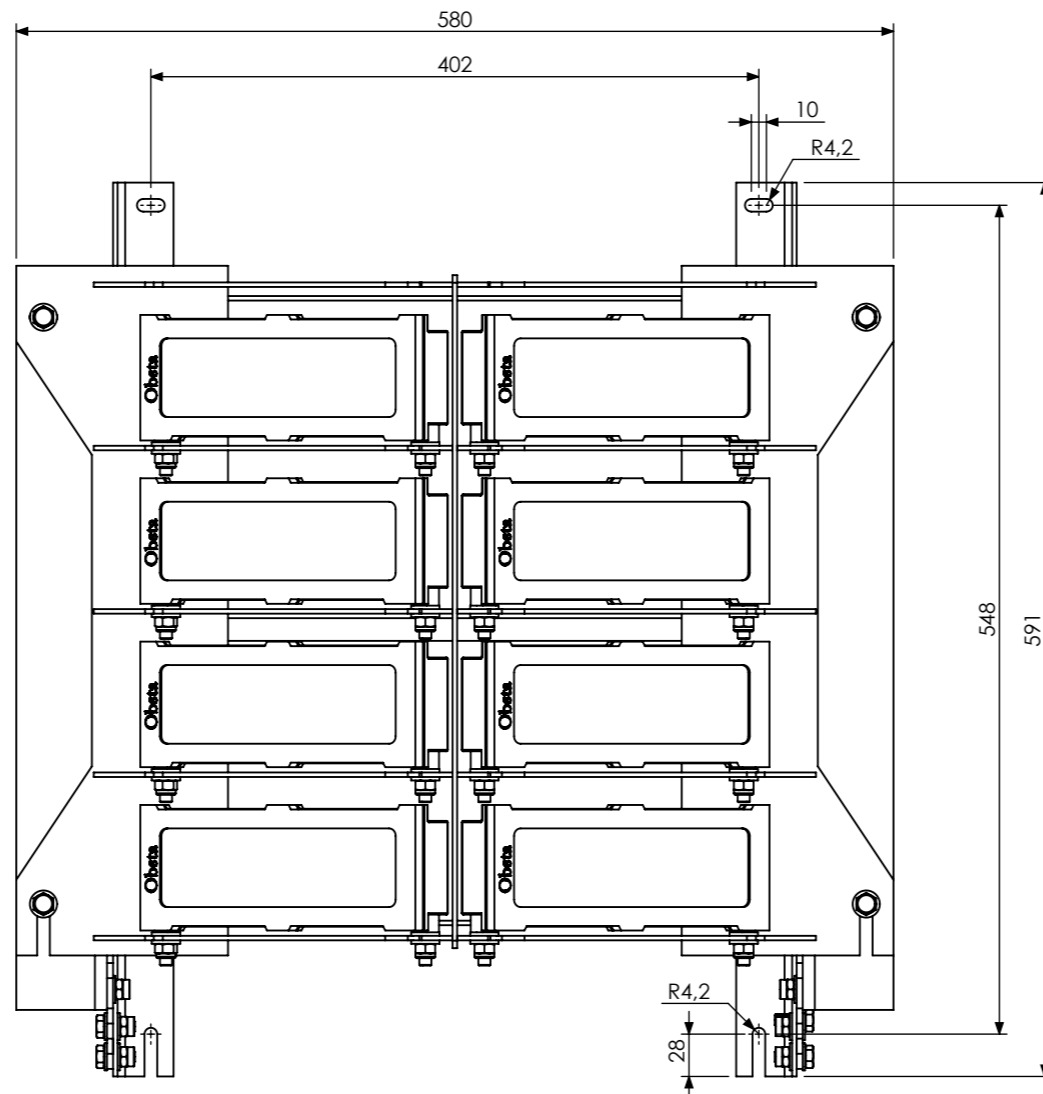

A	19/05/22	T MÉLINE	CREATION	A ROYER
IND/REV	DATE	DESSINE PAR: DESIGNED BY:	NATURE DES MODIFICATIONS/MODIFICATIONS	APPROUVE PAR: APPROVED BY:
		OBSTAFLASH HI DIMENSIONS		
Usine de Reims 3, Impasse de la blanchisserie BP 56 51052 REIMS Cedex - France Tel. +33 (0) 326 857 400		CODE:	PLAN: DRAWING: O-CUS-00309-OFH	IND/REV: A FOLIO: 1/1
		NUMERO DE PROJET: PROJECT NUMBER: BS0001	TOLERANCES: TOLERANCES: ECHELLE: SCALE: 1:5	MATIERE: MATERIAL: FINITION: FINISH: -
ANNULE ET REMPLACE: CANCELED AND REPLACED:				