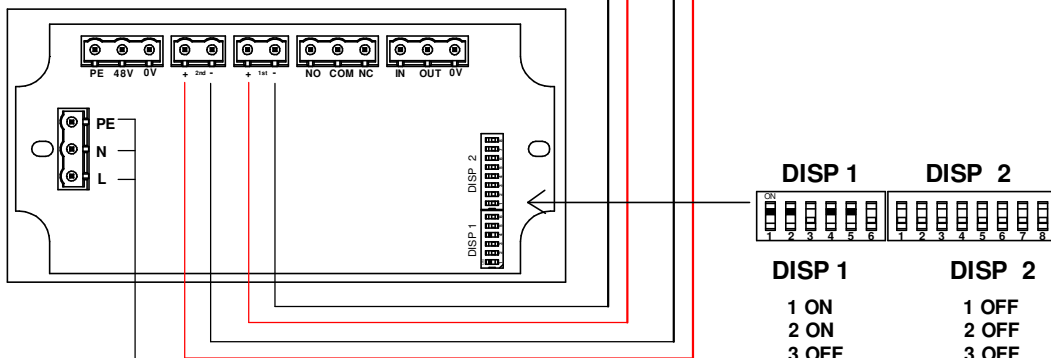

NAVILITE-48VDC
P/N: 113965

NAVILITE-48VDC
P/N: 113965

Main lamp

Back-up lamp

48-NAV-CMD-120/240
P/N 113912

Power Input
110-240V

- | | |
|---------------|---------------|
| DISP 1 | DISP 2 |
| 1 ON | 1 OFF |
| 2 ON | 2 OFF |
| 3 OFF | 3 OFF |
| 4 ON | 4 OFF |
| 5 ON | 5 OFF |
| 6 OFF | 6 OFF |
| | 7 OFF |
| | 8 OFF |

IND/REV	DATE	NATURE DE LA MODIFICATION <i>MODIFICATION</i>					
OBSTA Reims Factory		Typical lighting System Installation					
3, Impasse de la Blanchisserie BP 56 51052 REIMS CEDEX (France) Tel. 03.26.85.74.00		CODE:			PLAN: <i>DRAWING:</i> O-CUS-366-NAV		A
REPERE DESSIN <i>REFERENCE DRAWING:</i>		DESSINE PAR: <i>DESIGNED BY:</i>		MATIERE: <i>MATERIAL:</i>		ANNULE ET REMPLACE <i>CANCELED AND REPLACED</i>	
REPERE DESSIN <i>REFERENCE DRAWING:</i>		DESSINE PAR: <i>DESIGNED BY:</i>		DATE:		APPROUVE PAR: <i>APPROVED BY:</i>	
.DWG		R.PELLEGRINO		09/11/22		H.BURGAUD	
						09/11/22	
						VISA:	