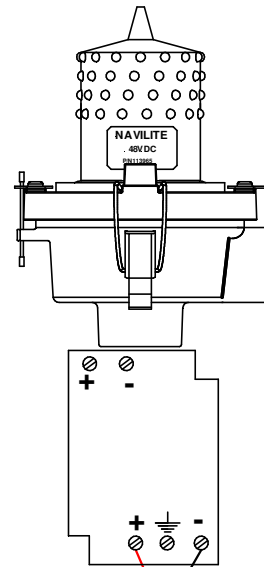

NAVILITE-48VDC
P/N: 113965

NAVILITE-48VDC
P/N: 113965

Main lamp

Back-up lamp

48-NAV-CMD-120/240
P/N 113912

Power Input
110-240V

- | | |
|---------------|---------------|
| DISP 1 | DISP 2 |
| 1 ON | 1 OFF |
| 2 ON | 2 OFF |
| 3 OFF | 3 OFF |
| 4 ON | 4 OFF |
| 5 ON | 5 OFF |
| 6 OFF | 6 OFF |
| | 7 OFF |
| | 8 OFF |

IND/REV	DATE	NATURE DE LA MODIFICATION <i>MODIFICATION</i>					
OBSTA Reims Factory		Typical lighting System Installation					
3, Impasse de la Blanchisserie BP 56 51052 REIMS CEDEX (France) Tel. 03.26.85.74.00		CODE:			PLAN: <i>DRAWING:</i> O-CUS-366-NAV		A
REPERE DESSIN <i>REFERENCE DRAWING:</i>		DESSINE PAR: <i>DESIGNED BY:</i>		MATIERE: <i>MATERIAL:</i>		ANNULE ET REMPLACE <i>CANCELED AND REPLACED</i>	
REPERE DESSIN <i>REFERENCE DRAWING:</i>		DESSINE PAR: <i>DESIGNED BY:</i>		DATE:		APPROUVE PAR: <i>APPROVED BY:</i>	
.DWG		R.PELLEGRINO		09/11/22		H.BURGAUD	
						09/11/22	
						VISA:	