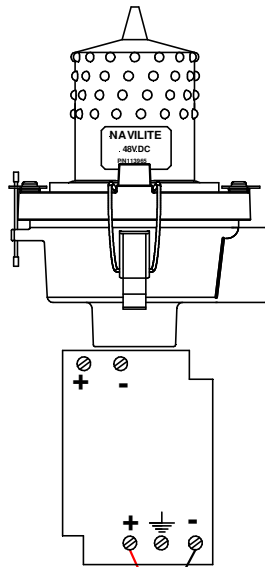

NAVILITE-48VDC
P/N: 113965

NAVILITE-48VDC
P/N: 113965

Main lamp

Back-up lamp

48-NAV-CMD-120/240
P/N 113912

Power Input
110-240V

- | | |
|---------------|---------------|
| DISP 1 | DISP 2 |
| 1 ON | 1 OFF |
| 2 ON | 2 OFF |
| 3 OFF | 3 OFF |
| 4 ON | 4 OFF |
| 5 ON | 5 OFF |
| 6 OFF | 6 OFF |
| | 7 OFF |
| | 8 OFF |

IND/REV	DATE	NATURE DE LA MODIFICATION <i>MODIFICATION</i>					
OBSTA Reims Factory		Typical lighting System Installation					
3, Impasse de la Blanchisserie BP 56 51052 REIMS CEDEX (France) Tel. 03.26.85.74.00		CODE:			PLAN: <i>DRAWING:</i> O-CUS-366-NAV		A
REPERE DESSIN <i>REFERENCE DRAWING:</i>		DESSINE PAR: <i>DESIGNED BY:</i>		MATIERE: <i>MATERIAL:</i>		ANNULE ET REMPLACE <i>CANCELED AND REPLACED</i>	
REPERE DESSIN <i>REFERENCE DRAWING:</i>		DESSINE PAR: <i>DESIGNED BY:</i>		DATE:		APPROUVE PAR: <i>APPROVED BY:</i>	
.DWG		R.PELLEGRINO		09/11/22		H.BURGAUD	
						09/11/22	
						VISA:	