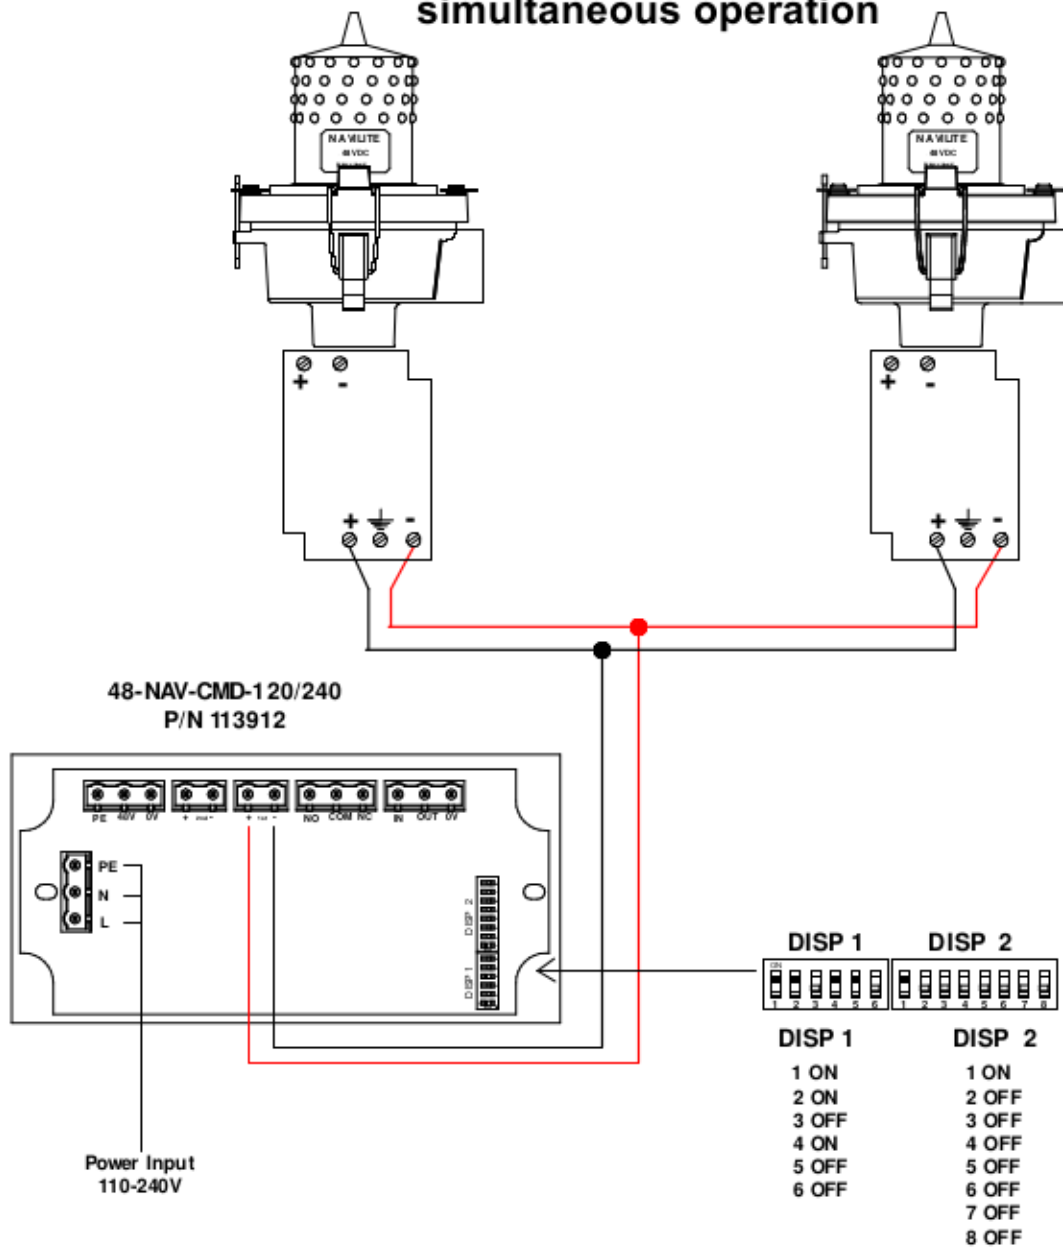

NAVILITE-48VDC
P/N: 113965

NAVILITE-48VDC
P/N: 113965

simultaneous operation

Ce document est la propriété d'OBSTA. Il ne peut être reproduit ou communiqué à des tiers sans son autorisation. This drawing it covers are the property of OBSTA. This document cannot be reproduced, copied or communicated with third parties without the authorization of OBSTA.

| | | | | | | |
|--|--|---|--|---|--------------|---|
| IND/REV | DATE | NATURE DE LA MODIFICATION / MODIFICATION | | | | |
| OBSTA Reims Factory | | Typical lighting System Installation | | | | |
| 3, Impasse de la Blanchisserie BP 56 51052 REIMS CEDEX (France) Tel. 03.26.85.74.00 | | CODE: | | PLAN: O-CUS-365-NAV <i>DRAWING:</i> | | A |
| | | ECHELLE: <i>SCALE:</i> | | MATIERE: <i>MATERIAL:</i> | | ANNULE ET REMPLACE <i>CANCELED AND REPLACED</i> |
| REPERE DESSIN <i>REFERENCE DRAWING:</i> | DESSINE PAR: <i>DESIGNED BY:</i> | DATE: | | APPROUVE PAR: <i>APPROVED BY:</i> | DATE: | VISA: |
| .DWG | R.PELLEGRINO | 09/11/22 | | H.BURGAUD | 09/11/22 | |