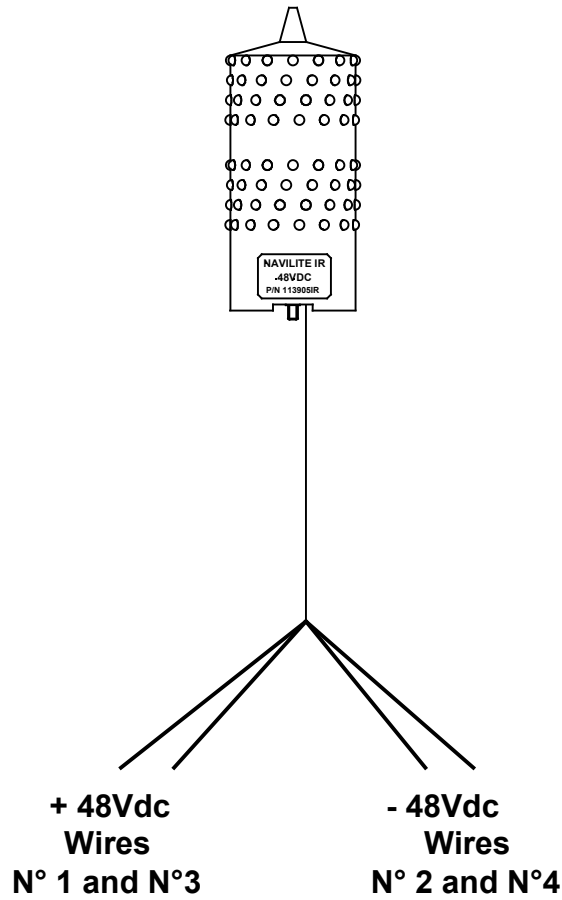

**NAVILITE-IR-48V-CABLE**  
**P/N: 113905IR**

**113905IR**

	Wire N°	
+ 48Vdc	1	LED RED
- 48Vdc	2	
+ 48Vdc	3	LED IR
- 48Vdc	4	

This drawing it covers are the property of OBSTA. This document cannot be reproduced, copied or cummunicated with third parties without the authorization of OBSTA. Ce document est la propriété d'OBSTA. Il ne peut être reproduit ou communiqué à des tiers sans son autorisation.

IND/REV	DATE	NATURE DE LA MODIFICATION / MODIFICATION					
OBSTA Reims Factory		Typical Lighting System Installation					
3, Impasse de la Blanchisserie BP 56 51052 REIMS CEDEX (France) Tel. 03.26.85.74.00		CODE:		PLAN: DRAWING: O-CUS-00287-NAV		A	
ECHELLE: SCALE:		MATIERE: MATERIAL:		ANNULE ET REMPLACE CANCELED AND REPLACED			
REPERE DESSIN REFERENCE DRAWING:	DESSINE PAR: DESIGNED BY:	DATE:	VERIFIE PAR: CHECKED BY:	DATE:	APPROUVE PAR: APPROVED BY:	DATE:	VISA:
	R.PELLEGRINO	15/04/22			H.BURGAUD	15/04/22	