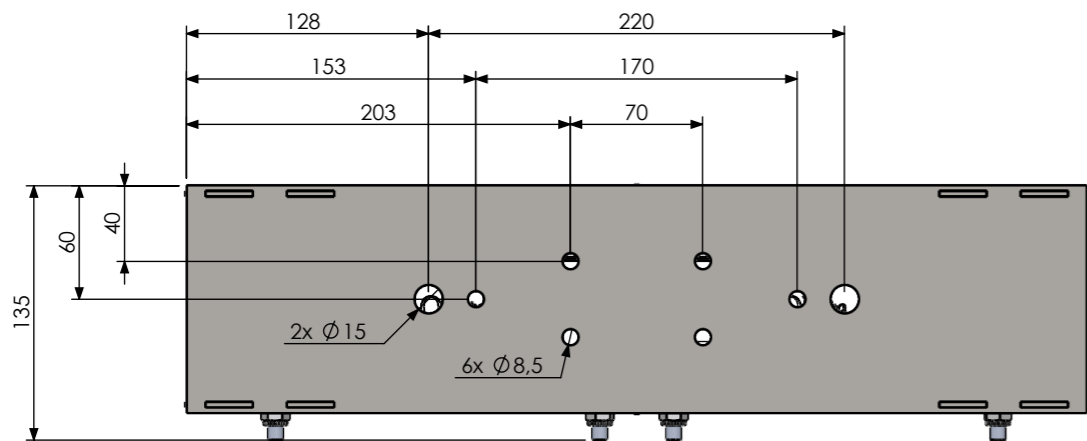

Les dimensions sont en mm
All dimensions are in mm

This drawing covers the property of OBSTA. This document cannot be reproduced, copied or communicated without the authorization of OBSTA. Ce document est la propriété d'OBSTA. Il ne peut être reproduit ou communiqué sans l'autorisation écrite d'OBSTA.

A	27/12/21	T MÉLINE	CREATION	A ROYER
IND/REV	DATE	DESSINE PAR: DESIGNED BY:	NATURE DES MODIFICATIONS/MODIFICATIONS	APPROUVE PAR: APPROVED BY:
		OBSTAFLASH LED <i>OFF 120°</i>		
Usine de Reims 3, Impasse de la blanchisserie BP 56 51052 REIMS Cedex - France Tel.:+33 (0) 326 857 400		CODE:	PLAN: DRAWING: O-CUS-00237-OFP	IND/REV FOLIO: PAGE: A / 1/1
		NUMERO DE PROJET: PROJECT NUMBER: -	TOLERANCES: TOLERANCES: ECHELLE: SCALE: 1:4	MATIERE: MATERIAL: FINITION: FINISH: -
ANNULE ET REMPLACE: CANCELED AND REPLACED: