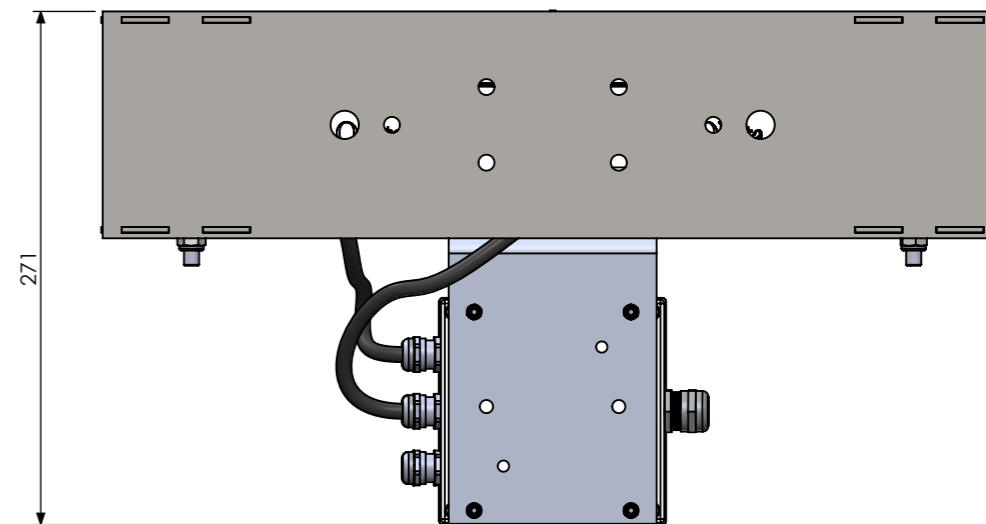

Les dimensions sont en mm
All dimensions are in mm

This drawing covers the property of OBSTA. This document cannot be reproduced, copied or communicated without the authorization of OBSTA. Ce document est la propriété d'OBSTA. Il ne peut être reproduit ou communiqué sans l'autorisation écrite d'OBSTA.

A	27/12/21	T MÉLINE	CREATION	A ROYER
IND/REV	DATE	DESSINE PAR: DESIGNED BY:	NATURE DES MODIFICATIONS/MODIFICATIONS	APPROUVE PAR: APPROVED BY:
		OBSTAFLASH LED <i>OFF 120°</i>		
Usine de Reims 3, Impasse de la blanchisserie BP 56 51052 REIMS Cedex - France Tel.:+33 (0) 326 857 400		CODE:	PLAN: DRAWING: O-CUS-00237-OFP	IND/REV FOLIO: PAGE: A / 1/1
		NUMERO DE PROJET: PROJECT NUMBER: -	TOLERANCES: TOLERANCES: ECHELLE: SCALE: 1:4	MATIERE: MATERIAL: FINITION: FINISH: -
ANNULE ET REMPLACE: CANCELED AND REPLACED: