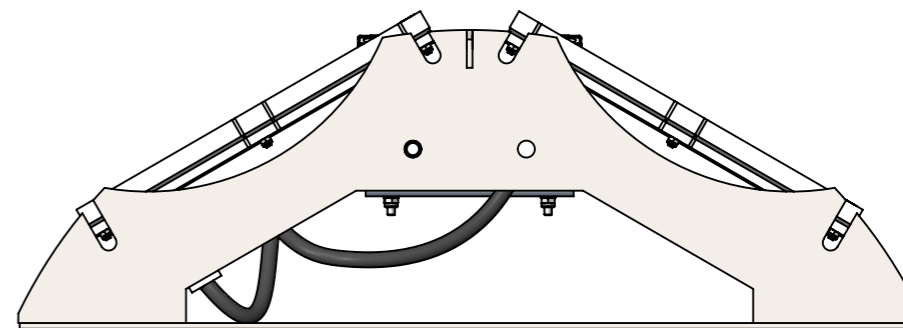

Les dimensions sont en mm
All dimensions are in mm

This drawing covers the property of OBSTA. This document cannot be reproduced, copied or communicated without the authorization of OBSTA. Ce document est la propriété d'OBSTA. Il ne peut être reproduit ou communiqué sans l'autorisation écrite d'OBSTA.

A	27/12/21	T MÉLINE	CREATION	A ROYER
IND/REV	DATE	DESSINE PAR: DESIGNED BY:	NATURE DES MODIFICATIONS/MODIFICATIONS	APPROUVE PAR: APPROVED BY:
		OBSTAFLASH LED <i>OFF 120°</i>		
Usine de Reims 3, Impasse de la blanchisserie BP 56 51052 REIMS Cedex - France Tel.:+33 (0) 326 857 400		CODE:	PLAN: DRAWING: O-CUS-00237-OFP	IND/REV FOLIO: PAGE: A / 1/1
		NUMERO DE PROJET: PROJECT NUMBER: -	TOLERANCES: TOLERANCES: ECHELLE: SCALE: 1:4	MATIERE: MATERIAL: FINITION: FINISH: -
ANNULE ET REMPLACE: CANCELED AND REPLACED: