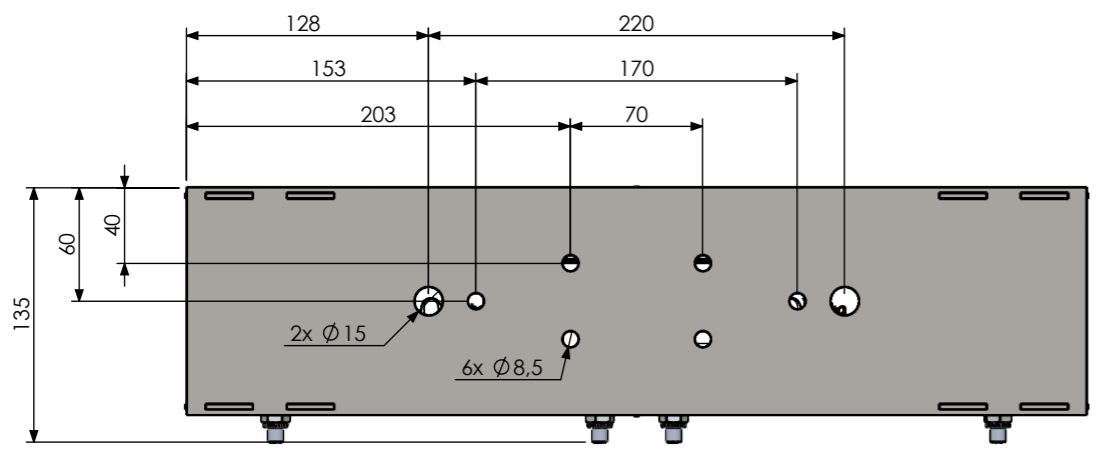

Les dimensions sont en mm
All dimensions are in mm

This drawing covers the property of OBSTA. This document cannot be reproduced, copied or communicated without the authorization of OBSTA. Ce document est la propriété d'OBSTA. Il ne peut être reproduit ou communiqué sans l'autorisation écrite d'OBSTA.

A	27/12/21	T MÉLINE	CREATION	A ROYER
IND/REV	DATE	DESSINE PAR: DESIGNED BY:	NATURE DES MODIFICATIONS/MODIFICATIONS	APPROUVE PAR: APPROVED BY:
		OBSTAFLASH LED <i>OFF USA 120°</i>		
Usine de Reims 3, Impasse de la blanchisserie BP 56 51052 REIMS Cedex - France Tel.:+33 (0) 326 857 400		CODE:	PLAN: DRAWING: O-CUS-00238-OFP	IND/REV: A FOLIO: 1/1
		NUMERO DE PROJET: PROJECT NUMBER: -	TOLERANCES: TOLERANCES: ECHELLE: SCALE: 1:4	MATIERE: MATERIAL: FINITION: FINISH: -
ANNULE ET REMPLACÉ: CANCELED AND REPLACED: