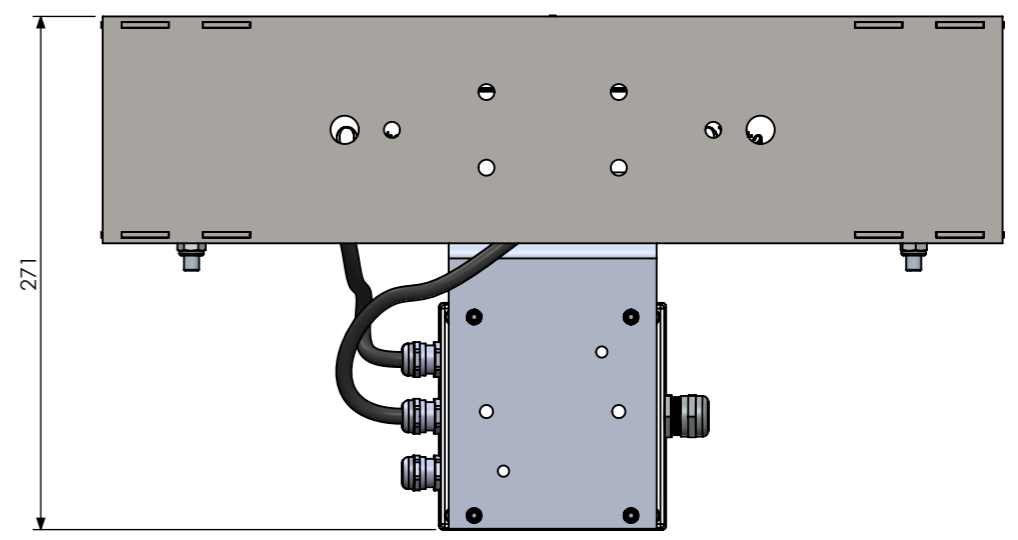

Les dimensions sont en mm
All dimensions are in mm

This drawing covers the property of OBSTA. This document cannot be reproduced, copied or communicated without the authorization of OBSTA. Ce document est la propriété d'OBSTA. Il ne peut être reproduit ou communiqué sans l'autorisation écrite d'OBSTA.

A	27/12/21	T MÉLINE	CREATION	A ROYER
IND/REV	DATE	DESSINE PAR: DESIGNED BY:	NATURE DES MODIFICATIONS/MODIFICATIONS	APPROUVE PAR: APPROVED BY:
		OBSTAFLASH LED <i>OFF USA 120°</i>		
Usine de Reims 3, Impasse de la blanchisserie BP 56 51052 REIMS Cedex - France Tel.:+33 (0) 326 857 400		CODE:	PLAN: DRAWING: O-CUS-00238-OFP	IND/REV: A FOLIO: 1/1
		NUMERO DE PROJET: PROJECT NUMBER: -	TOLERANCES: TOLERANCES: ECHELLE: SCALE: 1:4	MATIERE: MATERIAL: FINITION: FINISH: -
ANNULE ET REMPLACÉ: CANCELED AND REPLACED: