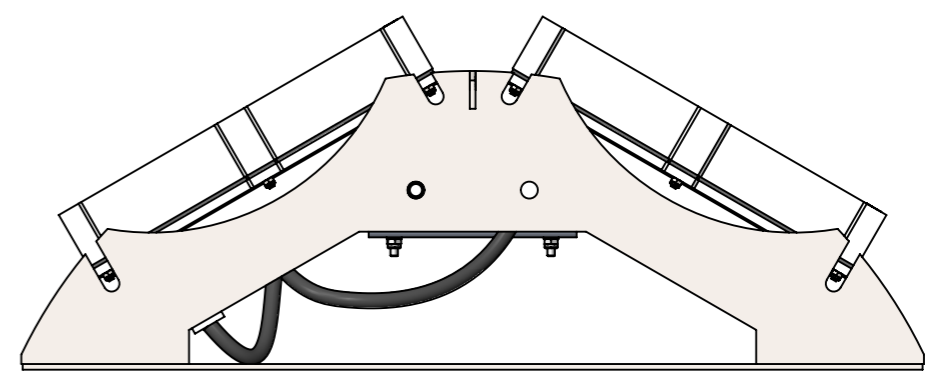

Les dimensions sont en mm
All dimensions are in mm

This drawing covers the property of OBSTA. This document cannot be reproduced, copied or communicated without the authorization of OBSTA. Ce document est la propriété d'OBSTA. Il ne peut être reproduit ou communiqué sans l'autorisation écrite d'OBSTA.

A	27/12/21	T MÉLINE	CREATION	A ROYER
IND/REV	DATE	DESSINE PAR: DESIGNED BY:	NATURE DES MODIFICATIONS/MODIFICATIONS	APPROUVE PAR: APPROVED BY:
		OBSTAFLASH LED <i>OFF USA 120°</i>		
Usine de Reims 3, Impasse de la blanchisserie BP 56 51052 REIMS Cedex - France Tel.:+33 (0) 326 857 400		CODE:	PLAN: DRAWING: O-CUS-00238-OFP	IND/REV: A FOLIO: 1/1
		NUMERO DE PROJET: PROJECT NUMBER: -	TOLERANCES: TOLERANCES: ECHELLE: SCALE: 1:4	MATIERE: MATERIAL: FINITION: FINISH: -
ANNULE ET REMPLACÉ: CANCELED AND REPLACED: