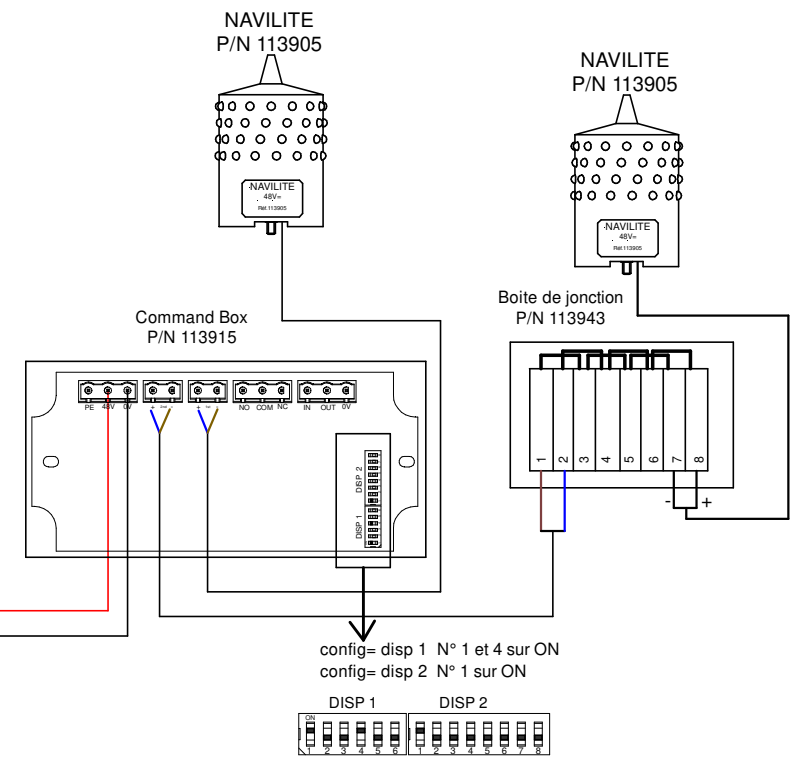

Box 113915/Power supply

Box 113915	Power supply
-	- U2
+	Q U2
NC Alarm	5 TB2
COM Alarm	7 TB2

Box 113915/NAVILITE

Box 113915	NAVILITE
- 1 st	-
+ 1 st	+

Box 113915/Box 113943

Box 113915	Box 113943
- 2 nd	1
+ 1 nd	2

Box 113943/NAVILITE

Box 113943	NAVILITE
7	-
8	+

Flashhead/power supply

Flashhead	Power supply
1 TB1	- U1
2 TB1	QU2
7 TB1	QU1
10 TB1	1 TB2
⏏	⏏

Photocell

Photocell	Power supply
1	S2
2	S1
3	- U2

IND/REV	DATE	NATURE DE LA MODIFICATION <i>MODIFICATION</i>				
OBSTA Reims Factory		Typical Lighting System Installation				
3, Impasse de la Blanchisserie BP 56 51052 REIMS CEDEX (France) Tel. 03.26.85.74.00 Fax. 03.26.85.74.30		CODE:	PLAN: DRAWING:	O-CUS-00084-OFI		
REPERE DESSIN REFERENCE DRAWING:		ECHELLE: SCALE:	MATIERE: MATERIAL:	ANNULE ET REMPLACE CANCELED AND REPLACED		
DESSINE PAR: DESIGNED BY:	DATE:	VERIFIE PAR: CHECKED BY:	DATE:	APPROUVE PAR: APPROVED BY:	DATE:	VISA:
R.PELLEGRINO	20/08/20			H.BURGAUD	20/08/20	