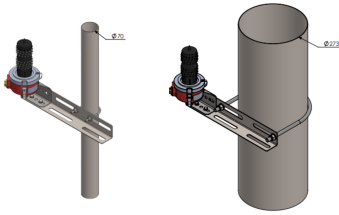

Spare part for led lights

Square + U-bolt to fix on a tube

- a low intensity NAVILITE with holder P/N 113920
- or a low intensity NAVILITE with red base P/N 113928
- or a photocell with holder P/N 113927
- or a junction box P/N 113948

This kit includes bolts and washers for the U-bolt only

Mechanical Characteristics	
Diameter of the tube	244mm
Weight	1.7 kg