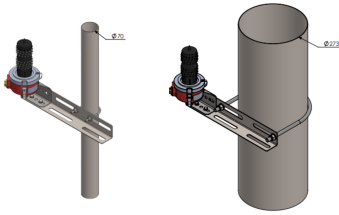

Spare part for led lights

Square + U-bolt to fix on a tube

- a low intensity NAVILITE with holder P/N 113920
- or a low intensity NAVILITE with red base P/N 113928
- or a photocell with holder P/N 113927
- or a junction box P/N 113948

This kit includes bolts and washers for the U-bolt only

Mechanical Characteristics	
Diameter of the tube	168mm
Weight	4.2 kg