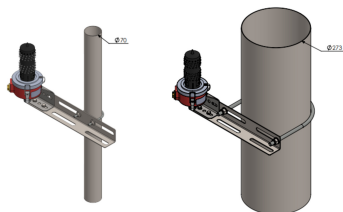

## Spare part for led lights

Square + U-bolt to fix on a tube

- a low intensity NAVILITE with holder P/N 113920
- or a low intensity NAVILITE with red base P/N 113928
- or a photocell with holder P/N 113927
- or a junction box P/N 113948

This kit includes bolts and washers for the U-bolt only

Mechanical Characteristics	
Diameter of the tube	168mm
Weight	4.2 kg