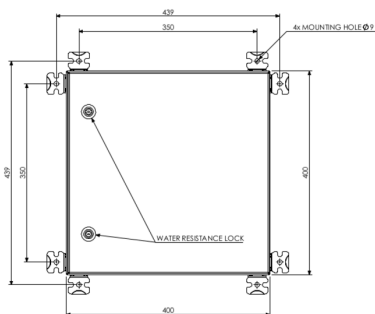

Electrical Characteristics

Wattage	60 W
Main voltage	24VDC (-10%; +15%)
Mechanical Characteristics	
IP degree	IP65 in vertical position
Weight	16 kg
Size of the power supply	590mm (height) x 350mm (width) x 250mm (dept)