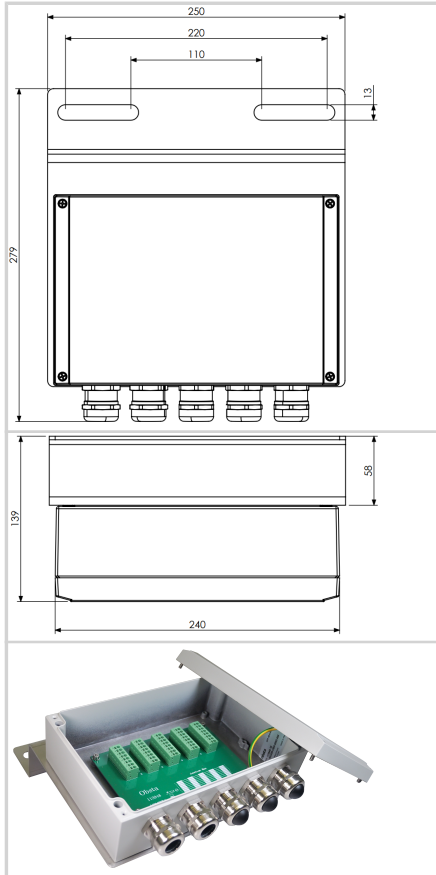

Junction box fully wired for 5 cables each with 8 wires max

- 5 x 8 terminal connections

Mechanical Characteristics	
IP degree	IP66
Dimensions	240 x 160 x 85 mm
Weight	300g
Cable entry diameter	10-16mm
Wire cross section	from 1 to 2,5 mm ² (long terminal)