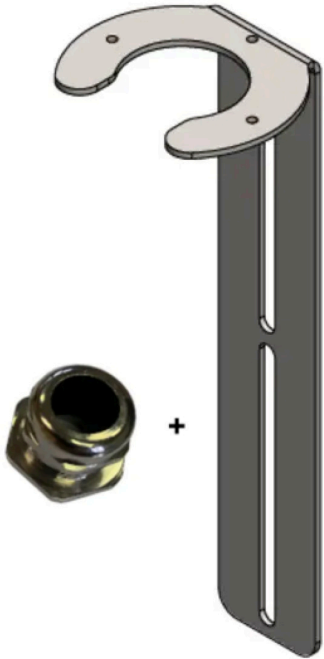

STI-ADAPTATOR [P/N: 113789-STI-FAA]

Support for one NAVILITE L-810 P/N113969, 113965 or 113969IR and cable gland

- Stainless bracket with a thickness of 3mm provided with screws to fix it on the red base of the light
- This bracket allows to fix the light to any vertical or horizontal support or in replacement of an old OBSTA STI or HI STI

Mechanical Characteristics

Weight

0.77 Kg