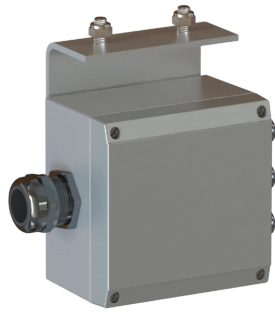

OFP-JB-R-6M16-M32 [P/N: 113753B]

Junction box to connect up to 6 red projectors P/N 113760 (or 3 flashheads OFP-120-R-X) to an obsta power supply

- ✦ Junction box to connect 6 red projectors to a remote obsta power supply through a shielded cable 4G1,5 (max length 150m)
- ✦ Provided with bracket to fix it below one of the flashhead OFP-120 series

Mechanical Characteristics

Weight	1.34 kg
--------	---------