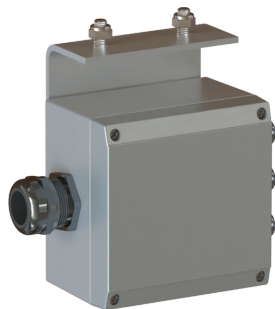

OFP-JB-RW-3M16-M32 [P/N: 113753B-RW-N3]

Junction box to connect 2 or 3 dual color projectors to an obsta power unit

- Junction box to connect up to 3 dual color projectors to a remote obsta power unit
- Provided with bracket to fix it below one of the flash-head OFP-120 series

Mechanical Characteristics

Weight	1.34 kg
--------	---------