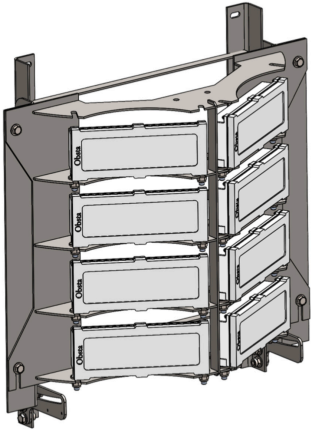

*Adjustable vertical holder for high intensity flash-head*

- up to 10° adjustable vertical angle