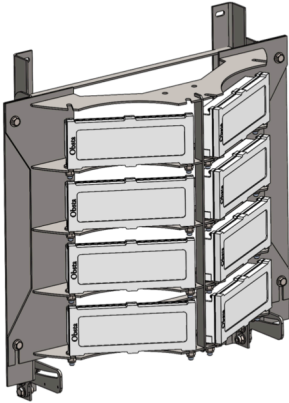

Adjustable vertical holder for high intensity flash-head

↳ up to 10° adjustable vertical angle