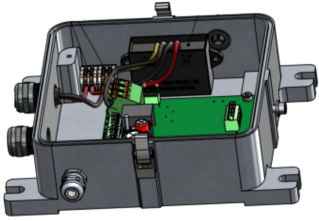

Spare part for OFC

Base of OFC with power supply

Mechanical Characteristics

Weight	2 kg
--------	------