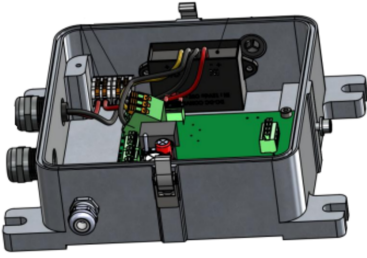

Spare part for OFC

Base of OFC with power supply

Mechanical Characteristics	
Weight	2 kg