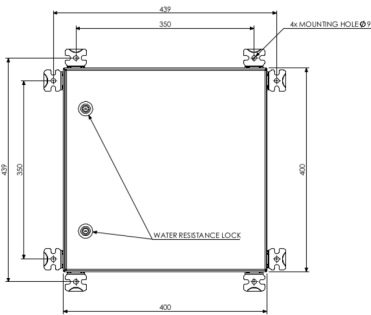

Electrical Characteristics

Main voltage 110VAC to 240VAC +/-10% 50/60Hz

Mechanical Characteristics

IP degree IP 66

Weight 16 kg

Size of the power supply 590mm (height) x 350mm (width) x 250mm (dept)