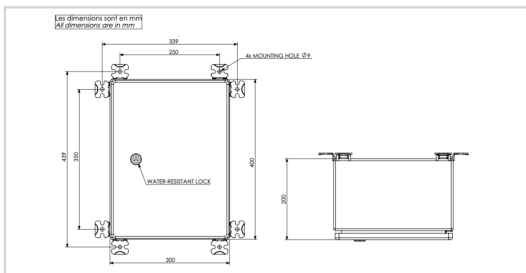

48Vdc stainless power cabinet for 3 obstaf flash OFF-120-RW-JB

- ✦ 'Weather tight' stainless steel 316L power cabinet enclosure
- ✦ Luminous indicator for each pair of led circuit
- ✦ Test button for day and night
- ✦ Alarm dry contact "normally open" and "normally close" both available
- ✦ Master/slave configuration for synchronisation or through wireless GPS
- ✦ Surge protection included 30KA in 8/20us wave
- ✦ Possibility to connect side lights for night only operation

Electrical Characteristics	
Main voltage	48VDC -10%/+15% (max current 7A)
Mechanical Characteristics	
IP degree	IP65 in vertical position
Operating temperature	-20/+45°C
Size of the power supply	400mm (height) x 300mm (width) x 200mm (dept)
Wire cross section	from 1 to 4 mm ²