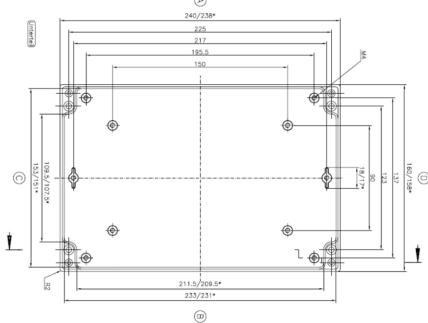

Junction box fully wired for 5 cables each with 8 wires max

✦ 5 x 8 terminal connections

Mechanical Characteristics

IP degree	IP66
Dimensions	240 x 160 mm
Weight	300g
Cable entry diameter	10-16mm
Wire cross section	from 1 to 2,5 mm ² (long terminal)