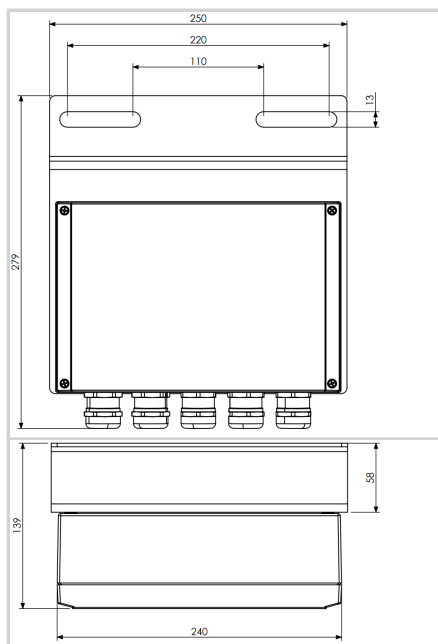

*Junction box fully wired for 5 cables each with 8 wires max*

- 5 x 8 terminal connections

Mechanical Characteristics	
IP degree	IP66
Dimensions	240 x 160 x 85 mm
Weight	1 kg
Cable entry diameter	10-16mm
Wire cross section	from 1 to 2,5 mm <sup>2</sup> (long terminal)