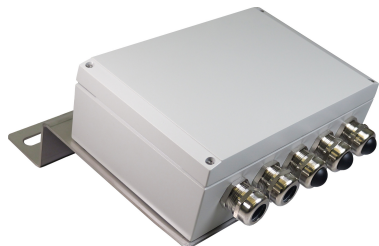

*Junction box fully wired for 5 cables each with 8 wires max*

- 5 x 8 terminal connections

Mechanical Characteristics	
IP degree	IP66
Dimensions	240 x 160 x 85 mm
Weight	1 kg
Cable entry diameter	10-16mm
Wire cross section	from 1 to 2,5 mm <sup>2</sup> (long terminal)