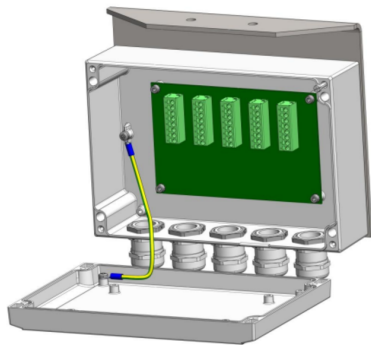

Junction box fully wired for 5 cables each with 8 wires max

✦ 5 x 8 terminal connections

Mechanical Characteristics

IP degree	IP66
Dimensions	240 x 160 mm
Weight	300g
Cable entry diameter	10-16mm
Wire cross section	from 1 to 2,5 mm ² (long terminal)