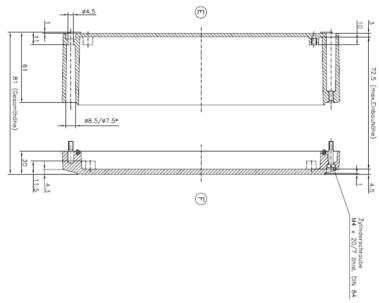

Junction box fully wired for 5 cables each with 8 wires max

✦ 5 x 8 terminal connections

Mechanical Characteristics

IP degree	IP66
Dimensions	240 x 160 mm
Weight	300g
Cable entry diameter	10-16mm
Wire cross section	from 1 to 2,5 mm ² (long terminal)