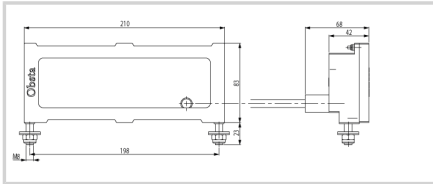

*Spare part for led lights*

- ICAO dual color projector provided with molded cable for OBSTA power supply

Option **Length of molded cable : 3m**

#### Mechanical Characteristics

Wiring	On stripped wires
Weight	1.2 kg