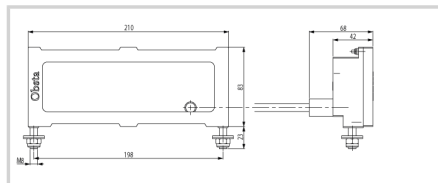

Spare part for led lights

- ICAO dual color projector provided with molded cable for OBSTA power supply

Option **Length of molded cable : 3m**

| Mechanical Characteristics | |
|----------------------------|-------------------|
| Wiring | On stripped wires |
| Weight | 1.2 kg |