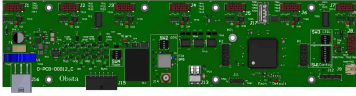

## COMMAND-CARD-48VDC-8P [P/N: 113744B]

---

*Spare part for led lights*

Command card for 8 dual color OBSTA projectors