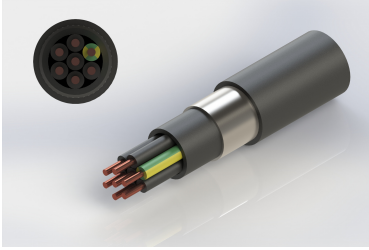

CABLE-7G1.5-SO D14.2 [P/N: 127113]

Interconnecting cable between a flash-head OFP-120-RW-JB and an obsta power supply (100 meters max)

shielded cable 7G1,5

Mechanical Characteristics

Cable diameter	14,2mm
----------------	--------