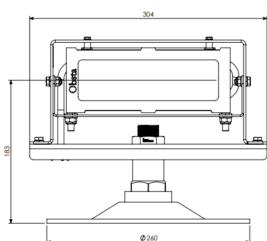

Heliport flood light

- ✦ Housing in aluminium painted with stainless protective cap
- ✦ Hard glass
- ✦ Nominal intensity : ~15 000Cd

Electrical Characteristics	
Wattage	60 W
Main voltage	90 ~ 305VAC 127 ~ 431VDC
Mechanical Characteristics	
IP degree	IP66
Operating temperature	-40/+55°C
Color	white (5000K)
Weight	4 kg
Size of the light	400mm x 260mm x 142mm
Weight	5,6 kg
Photometric Characteristics	
Luminous intensity	≥10,000LM