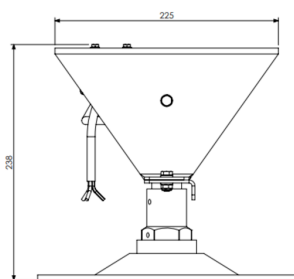

Heliport flood light

- ✦ Housing in aluminium painted with stainless protective cap
- ✦ Hard glass
- ✦ Nominal intensity : ~15 000Cd

Electrical Characteristics	
Wattage	60 W
Main voltage	90 ~ 305VAC 127 ~ 431VDC
Mechanical Characteristics	
IP degree	IP66
Operating temperature	-40/+55°C
Color	white (5000K)
Weight	4 kg
Size of the light	400mm x 260mm x 142mm
Weight	5,6 kg
Photometric Characteristics	
Luminous intensity	≥10,000LM