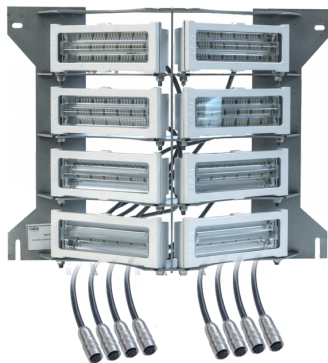

Spare part for led lights

Flashhead

- ✦ 8 led projectors with molded cable with ou without connectors
- ✦ Aluminium and glass enveloppe
- ✦ Stainless support for the 8 projectors
- ✦ No losing parts and no special tools required to remove projectors
- ✦ Junction box and/or power supply to be ordered separately

Option length of cable : 6 meters

Mechanical Characteristics	
Wiring	Connectors L
Weight	5 kg