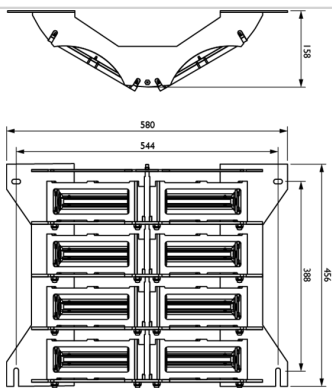

Spare part for led lights

Flashhead

- ✦ 8 led projectors with molded cable with ou without connectors
- ✦ Aluminium and glass enveloppe
- ✦ Stainless support for the 8 projectors
- ✦ No losing parts and no special tools required to remove projectors
- ✦ Junction box and/or power supply to be ordered separately

Option length of cable : 6 meters

Mechanical Characteristics	
Wiring	Connectors L
Weight	5 kg