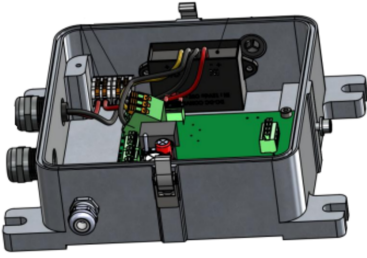

Spare part for OFC

Base of OFC with power supply

Mechanical Characteristics

Weight

2 kg