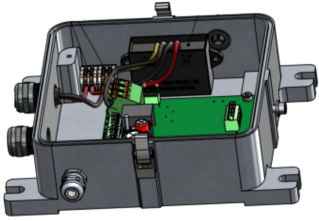

Spare part for OFC

Base of OFC with power supply

Mechanical Characteristics	
Weight	2 kg