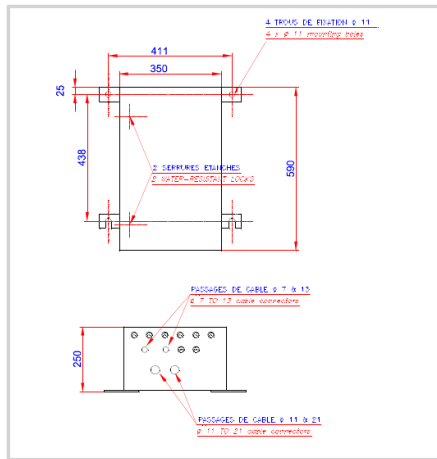

## 110VAC to 240VAC stainless power cabinet for 4 obstaflash dual color OFF-120-RW-JB

- 'Weather tight' stainless steel 316L power cabinet enclosure
- Luminous indicator for each pair of led circuit
- Test button for day and night
- Alarm dry contact "normally open" and "normally close" both available
- Master/slave configuration for synchronisation or through wireless GPS
- Surge protection included 30KA in 8/20us wave
- Possibility to connect side lights for night only operation

Electrical Characteristics	
Main voltage	48VDC (-10%; +15%)
Maximum current	8A
Mechanical Characteristics	
IP degree	IP65 in vertical position
Wiring	Entry of cable by glands nickel plated brass and connection by terminals
Operating temperature	-20/+45°C
Size of the power supply	590mm (height) x 350mm (width) x 250mm (dept)
Wire cross section	from 1 to 4 mm <sup>2</sup>