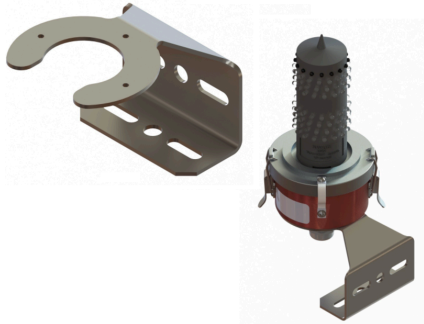

Support for one NAVILITE L-810 P/N113969, 113965 or 113969IR and cable gland. This kit is required in case of absence of rigid conduit 3/4NPT supporting the light

- ✦ Stainless bracket with a thickness of 3mm provided with cable entry
- ✦ This bracket allows to fix the light to any vertical or horizontal support

Mechanical Characteristics	
Weight	0.77 Kg