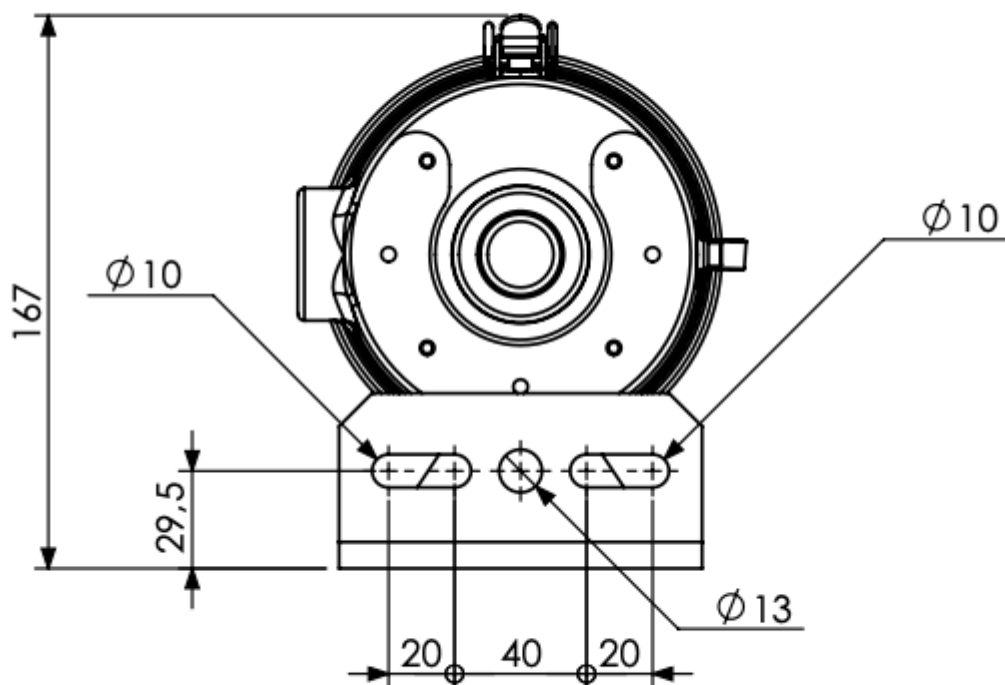

Support for one NAVILITE L-810 P/N113969, 113965 or 113969IR and cable gland. This kit is required in case of absence of rigid conduit 3 /4NPT supporting the light

Support for one NAVILITE L-810 P/N113969, 113965 or 113969IR and cable gland. This kit is required in case of absence of rigid conduit 3 /4NPT supporting the light