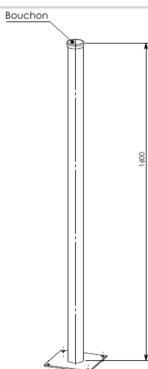

↳ Galvanized tube height 160cm, diameter 7,5cm

Mechanical Characteristics

Attachment

4 mounting holes diameter 15mm