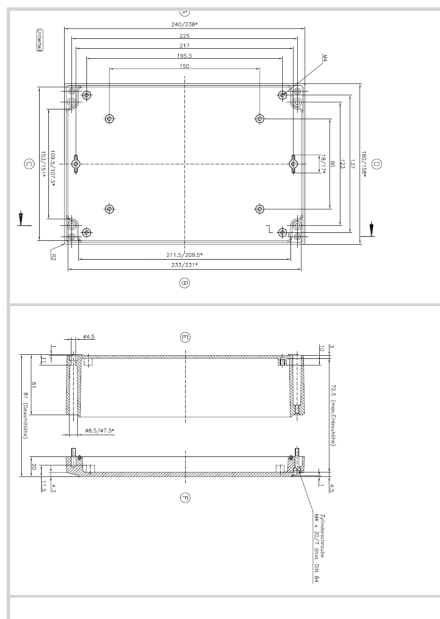

Junction box to connect up to 8 dual color projectors (or up to 8 red medium intensity flash-heads OFP-120-R-JB or OFP-180-R-JB) to a remote obsta power supply

- Junction box to connect up to 3 dual color projectors to a remote obsta power unit
- Provided with bracket to fix it below one of the flash-head OFP-120 series

Mechanical Characteristics

Weight	3.6 kg
Cable entry diameter	20mm to 32 mm for the multi-strand cable
Wire cross section	from 1 to 2,5 mm ² (long terminal)