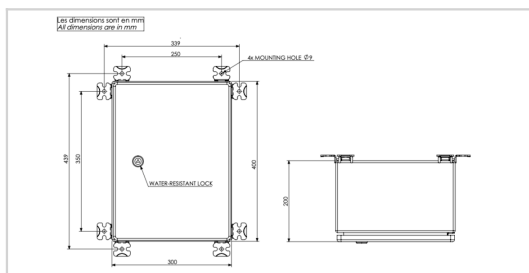

Electrical Characteristics	
Main voltage	110VAC to 240VAC +/-10% 50/60Hz
Mechanical Characteristics	
IP degree	IP65 in vertical position
Operating temperature	-20/+45°C
Size of the power supply	400mm (height) x 300mm (width) x 200mm (dept)
Wire cross section	from 1 to 4 mm ²