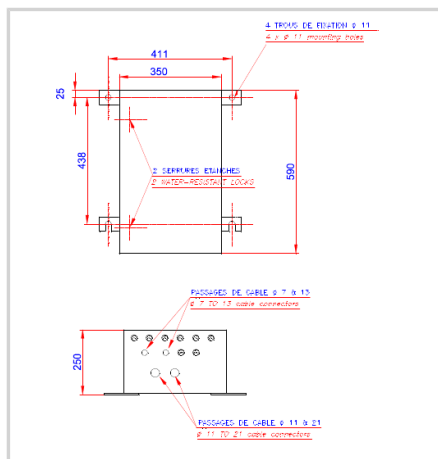

## 110VAC to 240VAC stainless power cabinet for 4 obstaflash dual color OFF-120-RW-JB-U

- 'Weather tight' stainless steel 316L power cabinet enclosure
- Luminous indicator for each pair of led circuit
- Test button for day and night
- Alarm dry contact "normally open" and "normally close" both available
- Master/slave configuration for synchronisation or through wireless GPS
- Surge protection included 30KA in 8/20us wave
- Possibility to connect side lights for night only operation

Electrical Characteristics	
Main voltage	110VAC to 240VAC +/-10% 50/60Hz
Mechanical Characteristics	
IP degree	IP65 in vertical position
Wiring	Entry of cable by glands nickel plated brass and connection by terminals
Operating temperature	-20/+45°C
Size of the power supply	590mm (height) x 350mm (width) x 250mm (dept)
Wire cross section	from 1 to 4 mm <sup>2</sup>